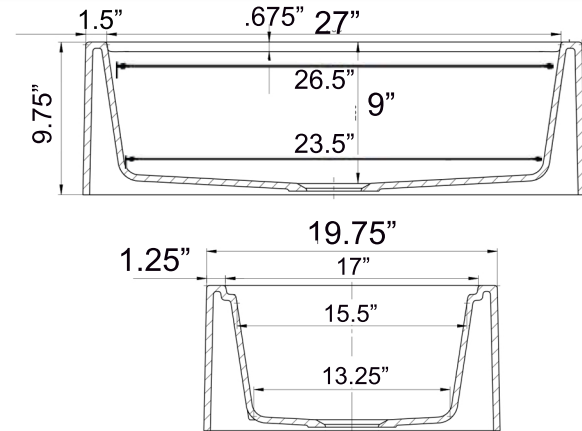

Rockport Collection

Premium Granite Composite Farmhouse Apron Sink
 Workstation with included Cutting Board/Drain/Flange/Roll up Mat

MODEL:

PR3020-APS-W

Overall Dimensions	Interior Bowl Opening	Apron Height	Bowl Depth	Drain Dimensions
29.75" x 19.75" x 9.75"	27" x 17" top edge 26.5" x 15.5" basin	9.75"	9"	3.5" - drain included

Features

- Apron or custom base cabinet required
- Reversible design - 2 corner radius options
- Stainless Steel Roll Up Mat (RUM165) included
- Wood Cutting board Included
- Due to sink thickness - may require an extended flange
- Material is sound absorbing and stain resistant
- Non-porous surface is hygienic and scratch resistant
- Inside basin is sloped for superior drainage
- included matching disposal flange and basket strainer