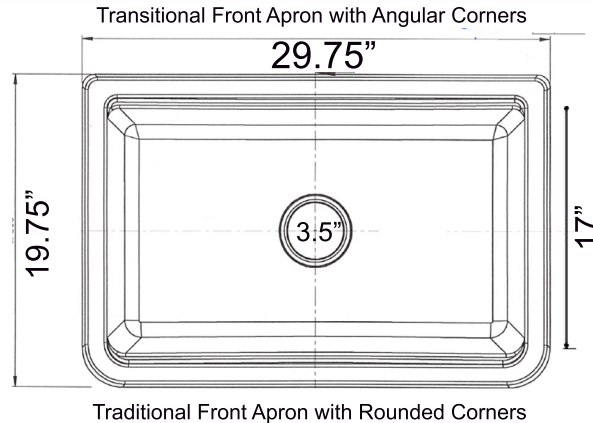

Rockport Collection

Premium Granite Composite Farmhouse Apron Sink
 Workstation with included Cutting Board/Drain/Flange/Roll up Mat

MODEL:

PR3020-APS-W

Overall Dimensions	Interior Bowl Opening	Apron Height	Bowl Depth	Drain Dimensions
29.75" x 19.75" x 9.75"	27" x 17" top edge 26.5" x 15.5" basin	9.75"	9"	3.5" - drain included

Features

- Apron or custom base cabinet required
- Reversible design - 2 corner radius options
- Stainless Steel Roll Up Mat (RUM165) included
- Wood Cutting board Included
- Due to sink thickness - may require an extended flange
- Material is sound absorbing and stain resistant
- Non-porous surface is hygienic and scratch resistant
- Inside basin is sloped for superior drainage
- included matching disposal flange and basket strainer