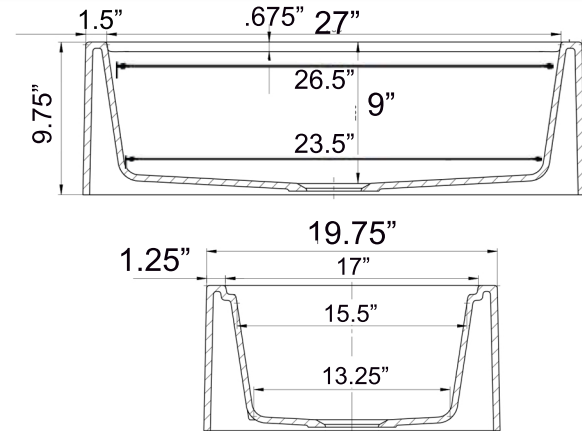

Rockport Collection

Premium Granite Composite Farmhouse Apron Sink
 Workstation with included Cutting Board/Drain/Flange/Roll up Mat

MODEL:
PR3020-APS-TI

Overall Dimensions	Interior Bowl Opening	Apron Height	Bowl Depth	Drain Dimensions
29.75" x 19.75" x 9.75"	27" x 17" top edge 26.5" x 15.5" basin	9.75"	9"	3.5" - drain included

Features

- Apron or custom base cabinet required
- Reversible design - 2 corner radius options
- Stainless Steel Roll Up Mat (RUM165) included
- Wood Cutting board Included
- Due to sink thickness - may require an extended flange
- Material is sound absorbing and stain resistant
- Non-porous surface is hygienic and scratch resistant
- Inside basin is sloped for superior drainage
- included matching disposal flange and basket strainer