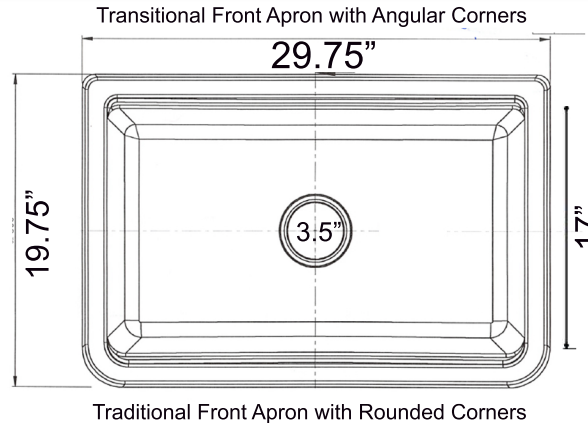

Rockport Collection

Premium Granite Composite Farmhouse Apron Sink
 Workstation with included Cutting Board/Drain/Flange/Roll up Mat

MODEL:
PR3020-APS-TI

Overall Dimensions	Interior Bowl Opening	Apron Height	Bowl Depth	Drain Dimensions
29.75" x 19.75" x 9.75"	27" x 17" top edge 26.5" x 15.5" basin	9.75"	9"	3.5" - drain included

Features

- Apron or custom base cabinet required
- Reversible design - 2 corner radius options
- Stainless Steel Roll Up Mat (RUM165) included
- Wood Cutting board Included
- Due to sink thickness - may require an extended flange
- Material is sound absorbing and stain resistant
- Non-porous surface is hygienic and scratch resistant
- Inside basin is sloped for superior drainage
- included matching disposal flange and basket strainer