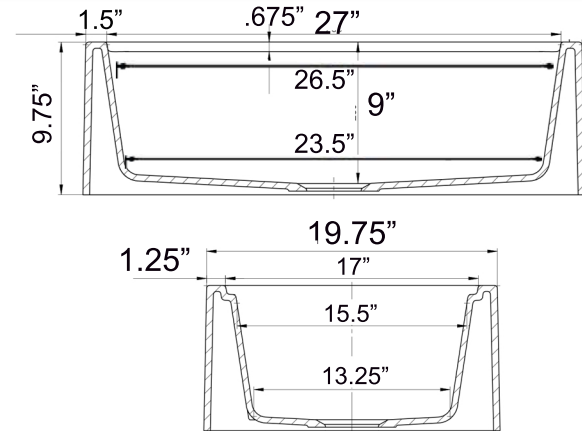

# Rockport Collection

Premium Granite Composite Farmhouse Apron Sink  
 Workstation with included Cutting Board/Drain/Flange/Roll up Mat

**MODEL:**  
**PR3020-APS-G**

Overall Dimensions	Interior Bowl Opening	Apron Height	Bowl Depth	Drain Dimensions
29.75" x 19.75" x 9.75"	27" x 17" top edge 26.5" x 15.5" basin	9.75"	9"	3.5" - drain included

## Features

- Apron or custom base cabinet required
- Reversible design - 2 corner radius options
- Stainless Steel Roll Up Mat (RUM165) included
- Wood Cutting board Included
- Due to sink thickness - may require an extended flange
- Material is sound absorbing and stain resistant
- Non-porous surface is hygienic and scratch resistant
- Inside basin is sloped for superior drainage
- included matching disposal flange and basket strainer