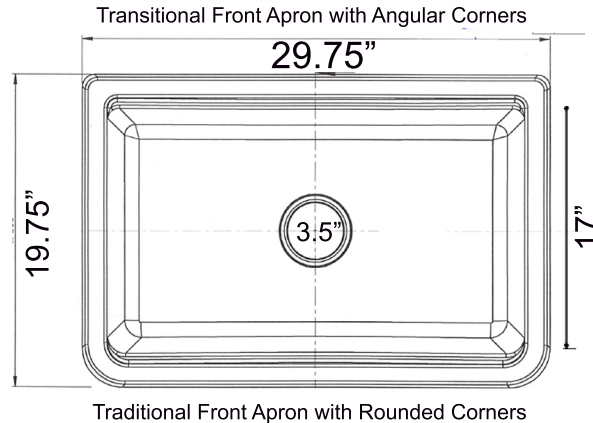

# Rockport Collection

Premium Granite Composite Farmhouse Apron Sink  
 Workstation with included Cutting Board/Drain/Flange/Roll up Mat

**MODEL:**  
**PR3020-APS-G**

Overall Dimensions	Interior Bowl Opening	Apron Height	Bowl Depth	Drain Dimensions
29.75" x 19.75" x 9.75"	27" x 17" top edge 26.5" x 15.5" basin	9.75"	9"	3.5" - drain included

## Features

- Apron or custom base cabinet required
- Reversible design - 2 corner radius options
- Stainless Steel Roll Up Mat (RUM165) included
- Wood Cutting board Included
- Due to sink thickness - may require an extended flange
- Material is sound absorbing and stain resistant
- Non-porous surface is hygienic and scratch resistant
- Inside basin is sloped for superior drainage
- included matching disposal flange and basket strainer