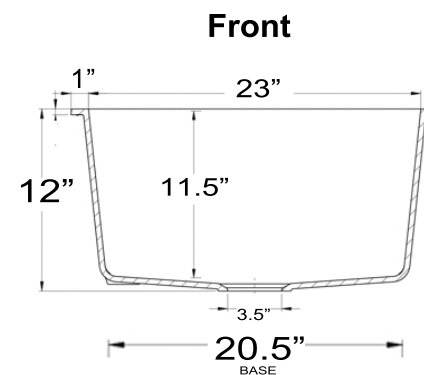

Rockport Collection

25" x 22" Dualmount Granite Composite
Laundry Sink

model:

PR2522-DM-TI

Nantucket

S I N K S

www.NantucketSinksUSA.com

info@nantucketsinksusa.com

OVERALL DIMENSIONS	INTERIOR BOWL	INTERIOR DEPTH	EXTERIOR BASE	DRAIN DIMENSIONS
25"W x 21.75"L x 12" TOP EDGE	22"W x 17.25"L	11.5"	20.5"W X 15" L TAPERED BOWL	3.5"

FEATURES:

- Premium granite composite kitchen sink
- 80% Stone Content
- Scratch resistant/Heat resistant to over 560°degrees Fahrenheit
- Limited manufacturer's warranty
- Made in Europe
- Material is sound absorbing and stain-resistant
- Without overflow
- 1 faucet hole -2 additional pre-scored holes (underside of deck)
- Template not included
- Drain is not included with sink