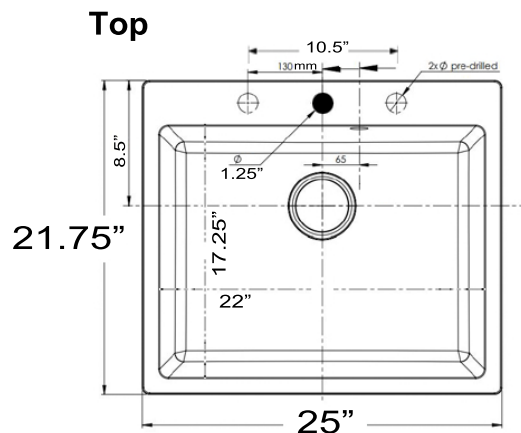

Rockport Collection

25" x 22" Dualmount Granite Composite
Laundry Sink

model:

PR2522-DM-TI

Nantucket

S I N K S

www.NantucketSinksUSA.com

info@nantucketsinksusa.com

OVERALL DIMENSIONS	INTERIOR BOWL	INTERIOR DEPTH	EXTERIOR BASE	DRAIN DIMENSIONS
25"W x 21.75"L x 12" TOP EDGE	22"W x 17.25"L	11.5"	20.5"W X 15" L TAPERED BOWL	3.5"

FEATURES:

- Premium granite composite kitchen sink
- 80% Stone Content
- Scratch resistant/Heat resistant to over 560°degrees Fahrenheit
- Limited manufacturer's warranty
- Made in Europe
- Material is sound absorbing and stain-resistant
- Without overflow
- 1 faucet hole -2 additional pre-scored holes (underside of deck)
- Template not included
- Drain is not included with sink