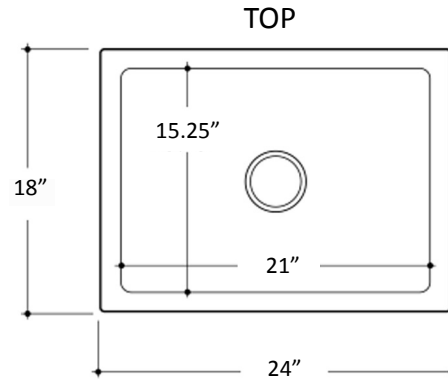

Cape Collection

Premium Fireclay Farmhouse Apron Sink

MODEL:
Orleans-24

.25" tolerance is based on shrinking during firing process

Overall Dimensions	Large Bowl	Apron Height	Bowl Depth	Drain Dimensions
24" x 18"	21" x 15.25"	10"	9"	3.5" Opening

Please Be Advised

- (Nominal Dimensions*) Actual Dimensions may vary by 1/4"
- Template Not included
- Custom Cabinet Required
- Very Heavy 2 Person lift recommended

FEATURES

- Premium REVERSIBLE Fireclay Sink with Plain or Decorative Apron
- 9" Depth Bowl
- Made in Italy
- Limited Warranty
- Bottom is 7/8" thick and may require an extended flange/ferrule . Please visit our Fireclay FAQ page on our website