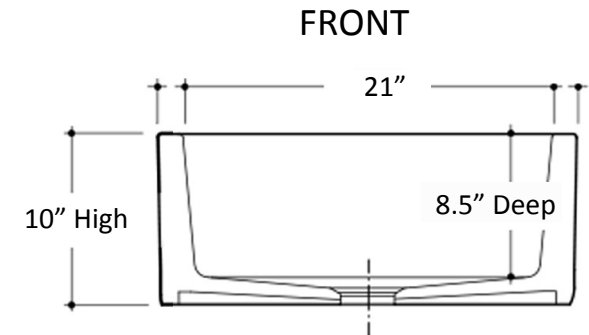

Cape Collection

Premium Fireclay Farmhouse Apron Sink

MODEL:
Orleans-24

.25" tolerance is based on shrinking during firing process

Overall Dimensions	Large Bowl	Apron Height	Bowl Depth	Drain Dimensions
24" x 18"	21" x 15.25"	10"	9"	3.5" Opening

Please Be Advised

- (Nominal Dimensions*) Actual Dimensions may vary by 1/4"
- Template Not included
- Custom Cabinet Required
- Very Heavy 2 Person lift recommended

FEATURES

- Premium REVERSIBLE Fireclay Sink with Plain or Decorative Apron
- 9" Depth Bowl
- Made in Italy
- Limited Warranty
- Bottom is 7/8" thick and may require an extended flange/ferrule . Please visit our Fireclay FAQ page on our website