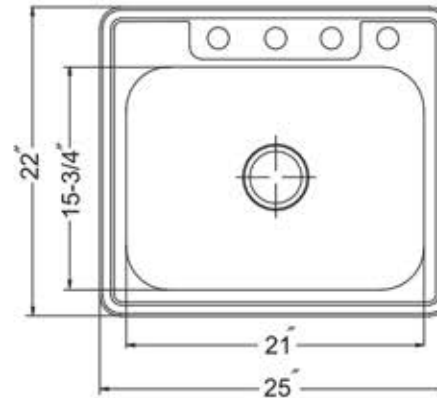

Madaket Collection

Premium Self Rimming Stainless Steel Kitchen Sink

MODEL:
NS2522-9

TOP VIEW

Overall Dimensions	Large Bowl	Small Bowl	Bottom Grid/s	Reverse Model
25" x 22"	21" x 15.75"	NA	BG2318-16	NA

FEATURES

- Premium 304, 18 gauge Stainless Steel Kitchen Sink
- 9" Bowl Depth
- Brushed Satin Finish
- Four Accessory Holes to Accomodate an 8" Spread Faucet
- Limited Lifetime Manufacturers Warranty
- Insulated to Reduce Condensation
- Rubber Padding is Applied for Noise Reduction