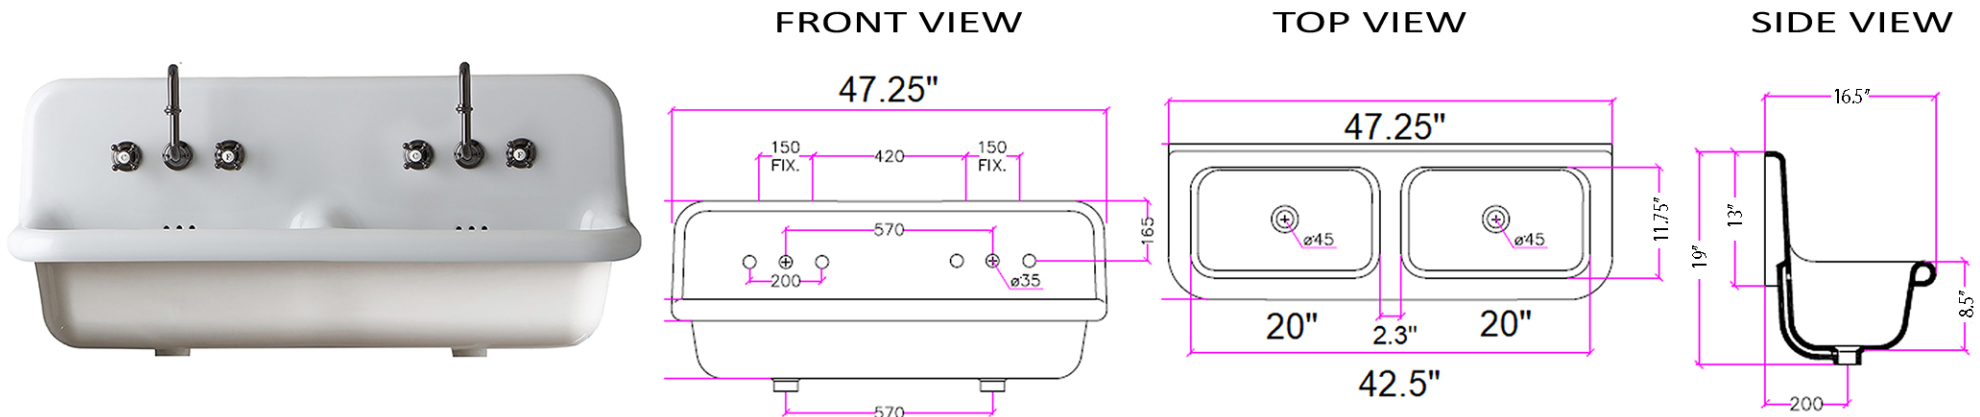

Victorian Collection
Fireclay Bathroom Wallmount Sink

MODEL:
NS-VCU48WW

Overall Dimensions	Interior Bowl	Faucet Spread	Exterior Bowl Height	Drain Dimensions
47.25" x 19" 16.5"	20" x 11.75" x 8"	8"	8.5"	1.75"

FEATURES

- Genuine Italian Fireclay
- Nominal Dimensions - Actual may vary by 1/4"
- Wall-mount installation
- Porcelain enamel glaze
- Drain is not included with sink (1.75" standard)
- Has Overflow
- Faucet is not included
- Do not clean with abrasive cleansers or pads
- Limited Warranty for manufacturer defects
- Made In Italy