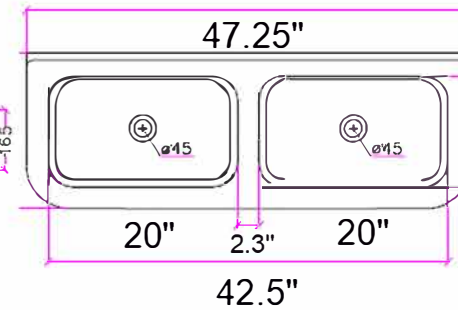

Victorian Collection  
Fireclay Bathroom Wallmount Sink

MODEL:  
NS-VCU48-BLKW

FRONT VIEW

TOP VIEW

SIDE VIEW

Overall Dimensions	Interior Bowl	Faucet Spread	Exterior Bowl Height	Drain Dimensions
35.5" x 19" x 16.5"	30.75" x 11.75" x 8"	8"	8.5"	1.75"

FEATURES

- Genuine Italian Fireclay
- Nominal Dimensions - Actual may vary by 1/4"
- Wall-mount installation
- Porcelain enamel glaze
- Drain is not included with sink (1.75" standard)
- Has Overflow
- Faucets is not included - 8" Spread
- Do not clean with abrasive cleansers or pads
- Limited Warranty for manufacturer defects