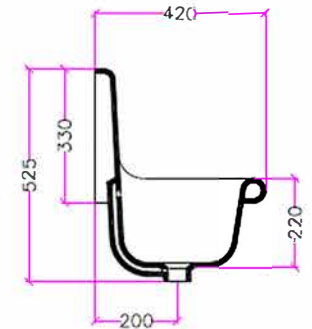

Victorian Collection  
Fireclay Bathroom Wallmount Sink

MODEL:  
NS-VCU48-BLKW

FRONT VIEW

TOP VIEW

SIDE VIEW

Overall Dimensions	Interior Bowl	Faucet Spread	Exterior Bowl Height	Drain Dimensions
35.5" x 19" x 16.5"	30.75" x 11.75" x 8"	8"	8.5"	1.75"

FEATURES

- Genuine Italian Fireclay
- Nominal Dimensions - Actual may vary by 1/4"
- Wall-mount installation
- Porcelain enamel glaze
- Drain is not included with sink (1.75" standard)
- Has Overflow
- Faucets is not included - 8" Spread
- Do not clean with abrasive cleansers or pads
- Limited Warranty for manufacturer defects