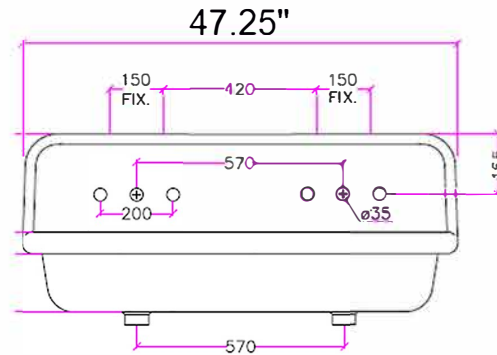

Victorian Collection  
Fireclay Bathroom Wallmount Sink

MODEL:  
NS-VCU48-BLKW

FRONT VIEW

TOP VIEW

SIDE VIEW

Overall Dimensions	Interior Bowl	Faucet Spread	Exterior Bowl Height	Drain Dimensions
35.5" x 19" x 16.5"	30.75" x 11.75" x 8"	8"	8.5"	1.75"

FEATURES

- Genuine Italian Fireclay
- Nominal Dimensions - Actual may vary by 1/4"
- Wall-mount installation
- Porcelain enamel glaze
- Drain is not included with sink (1.75" standard)
- Has Overflow
- Faucets is not included - 8" Spread
- Do not clean with abrasive cleansers or pads
- Limited Warranty for manufacturer defects