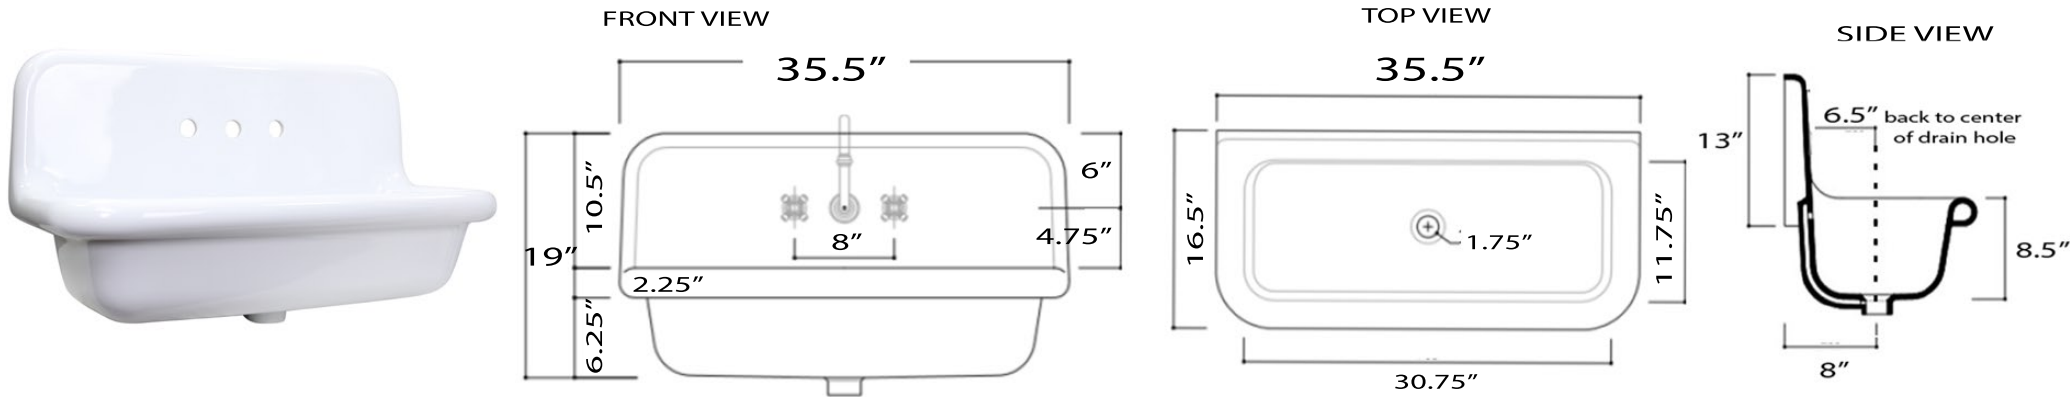

Victorian Collection
Fireclay Bathroom Wallmount Sink

MODEL:
NS-VC36-WW

Overall Dimensions	Interior Bowl	Faucet Spread	Exterior Bowl Height	Drain Dimensions
35.5" x 19" x 16.5"	30.75" x 11.75" x 8"	8"	8.5"	1.75"

FEATURES

- Genuine Italian Fireclay
- Nominal Dimensions - Actual may vary by 1/4"
- Wall-mount installation
- Porcelain enamel glaze
- Drain is not included with sink (1.75" standard)
- Has Overflow
- Faucet is not included
- Do not clean with abrasive cleansers or pads
- Limited Warranty for manufacturer defects