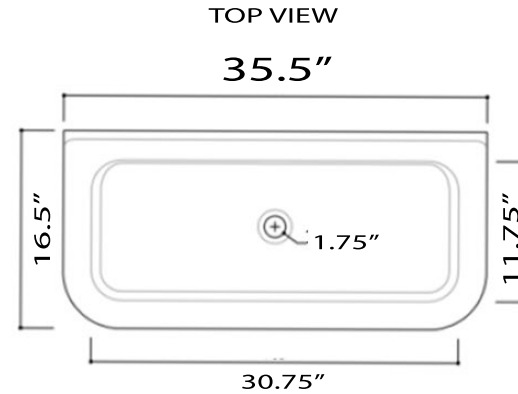

Victorian Collection
Fireclay Bathroom Wallmount Sink

MODEL:
NS-VC36-GRW

Overall Dimensions	Interior Bowl	Faucet Spread	Exterior Bowl Height	Drain Dimensions
35.5" x 19" x 16.5"	30.75" x 11.75" x 8"	8"	8.5"	1.75"

FEATURES

- Genuine Italian Fireclay
- Nominal Dimensions - Actual may vary by 1/4"
- Wall-mount installation
- Porcelain enamel glaze
- Drain is not included with sink (1.75" standard)
- Has Overflow
- Faucet is not included
- Do not clean with abrasive cleansers or pads
- Limited Warranty for manufacturer defects