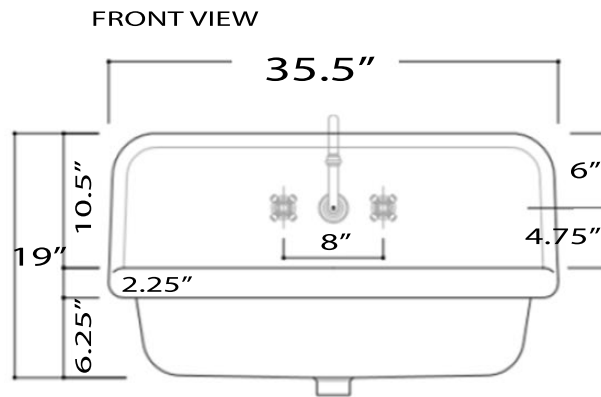

Victorian Collection
Fireclay Bathroom Wallmount Sink

MODEL:
NS-VC36-GRW

Overall Dimensions	Interior Bowl	Faucet Spread	Exterior Bowl Height	Drain Dimensions
35.5" x 19" x 16.5"	30.75" x 11.75" x 8"	8"	8.5"	1.75"

FEATURES

- Genuine Italian Fireclay
- Nominal Dimensions - Actual may vary by 1/4"
- Wall-mount installation
- Porcelain enamel glaze
- Drain is not included with sink (1.75" standard)
- Has Overflow
- Faucet is not included
- Do not clean with abrasive cleansers or pads
- Limited Warranty for manufacturer defects