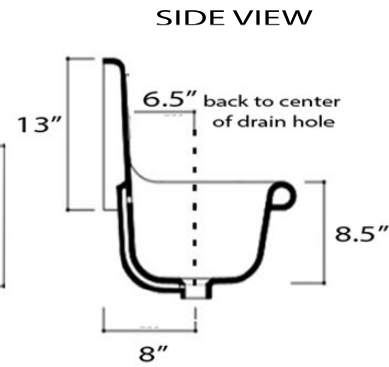

Victorian Collection
Fireclay Bathroom Wallmount Sink

MODEL:
NS-VC36-GRW

Overall Dimensions	Interior Bowl	Faucet Spread	Exterior Bowl Height	Drain Dimensions
35.5" x 19" x 16.5"	30.75" x 11.75" x 8"	8"	8.5"	1.75"

FEATURES

- Genuine Italian Fireclay
- Nominal Dimensions - Actual may vary by 1/4"
- Wall-mount installation
- Porcelain enamel glaze
- Drain is not included with sink (1.75" standard)
- Has Overflow
- Faucet is not included
- Do not clean with abrasive cleansers or pads
- Limited Warranty for manufacturer defects