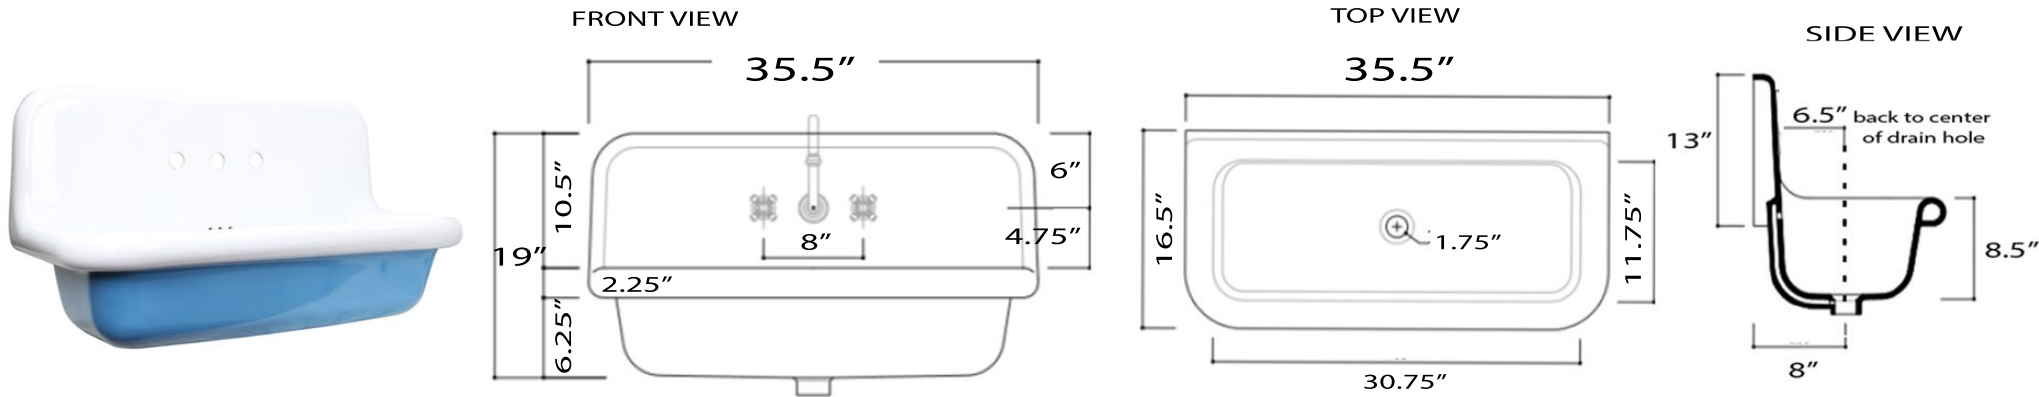

Victorian Collection
Fireclay Bathroom Wallmount Sink

MODEL:
NS-VC36-BLUW

Overall Dimensions	Interior Bowl	Faucet Spread	Exterior Bowl Height	Drain Dimensions
35.5" x 19" x 16.5"	30.75" x 11.75" x 8"	8"	8.5"	1.75"

FEATURES

- Genuine Italian Fireclay
- Nominal Dimensions - Actual may vary by 1/4"
- Wall-mount installation
- Porcelain enamel glaze
- Drain is not included with sink (1.75" standard)
- Has Overflow
- Faucet is not included
- Do not clean with abrasive cleansers or pads
- Limited Warranty for manufacturer defects