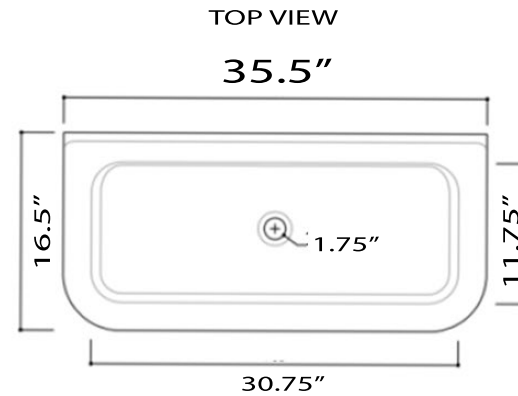

Victorian Collection
Fireclay Bathroom Wallmount Sink

MODEL:
NS-VC36-BLKW

Overall Dimensions	Interior Bowl	Faucet Spread	Exterior Bowl Height	Drain Dimensions
35.5" x 19" x 16.5"	30.75" x 11.75" x 8"	8"	8.5"	1.75"

FEATURES

- Genuine Italian Fireclay
- Nominal Dimensions - Actual may vary by 1/4"
- Wall-mount installation
- Porcelain enamel glaze
- Drain is not included with sink (1.75" standard)
- Has Overflow
- Faucet is not included
- Do not clean with abrasive cleansers or pads
- Limited Warranty for manufacturer defects