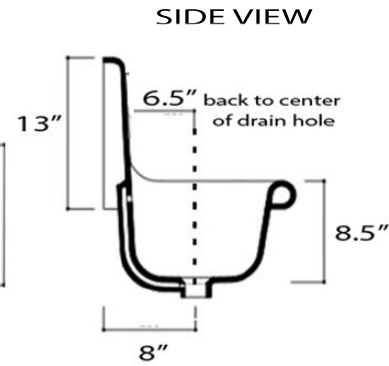

Victorian Collection
Fireclay Bathroom Wallmount Sink

MODEL:
NS-VC36-BLKW

Overall Dimensions	Interior Bowl	Faucet Spread	Exterior Bowl Height	Drain Dimensions
35.5" x 19" x 16.5"	30.75" x 11.75" x 8"	8"	8.5"	1.75"

FEATURES

- Genuine Italian Fireclay
- Nominal Dimensions - Actual may vary by 1/4"
- Wall-mount installation
- Porcelain enamel glaze
- Drain is not included with sink (1.75" standard)
- Has Overflow
- Faucet is not included
- Do not clean with abrasive cleansers or pads
- Limited Warranty for manufacturer defects