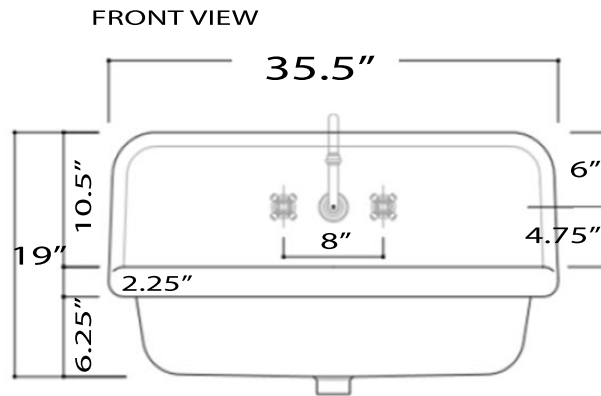

Victorian Collection
Fireclay Bathroom Wallmount Sink

MODEL:
NS-VC36-BLKW

Overall Dimensions	Interior Bowl	Faucet Spread	Exterior Bowl Height	Drain Dimensions
35.5" x 19" x 16.5"	30.75" x 11.75" x 8"	8"	8.5"	1.75"

FEATURES

- Genuine Italian Fireclay
- Nominal Dimensions - Actual may vary by 1/4"
- Wall-mount installation
- Porcelain enamel glaze
- Drain is not included with sink (1.75" standard)
- Has Overflow
- Faucet is not included
- Do not clean with abrasive cleansers or pads
- Limited Warranty for manufacturer defects