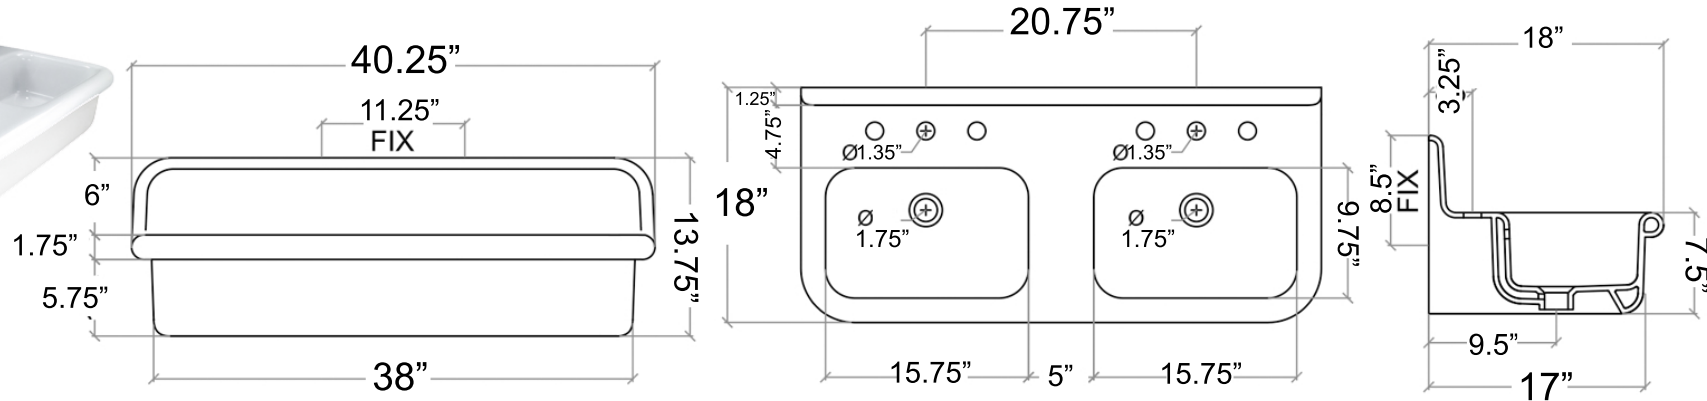

Victorian Collection

Genuine Fireclay Double Bowl Bath Sink

Nantucket

S I N K S

model:
NS-VCDM39-WW

www.NantucketSinksUSA.com
info@nantucketsinksusa.com

OVERALL DIMENSIONS	INTERIOR BOWLS	FAUCET SPREADS	EXTERIOR BASE	DRAIN OPENINGS
40.25" x 18" x 13.5"	15.75" x 9.75" x 5" Each	8"	38" x 17"	1.75"

Features

- Made in Italy
- Genuine Fireclay
- Nominal Dimensions Only - Actual may vary by 1/4"
- Deckmount Installation
- Porcelain enamel glaze
- Drain not included with sink (1.75" standard)
- Has Overflow
- Do Not Clean With Abrasive Cleansers Or Pads
- Limited Warranty for Manufacturer's Defects
- 3 hole faucet installation - 8-inch spread (each)
- Faucets and Drains not included