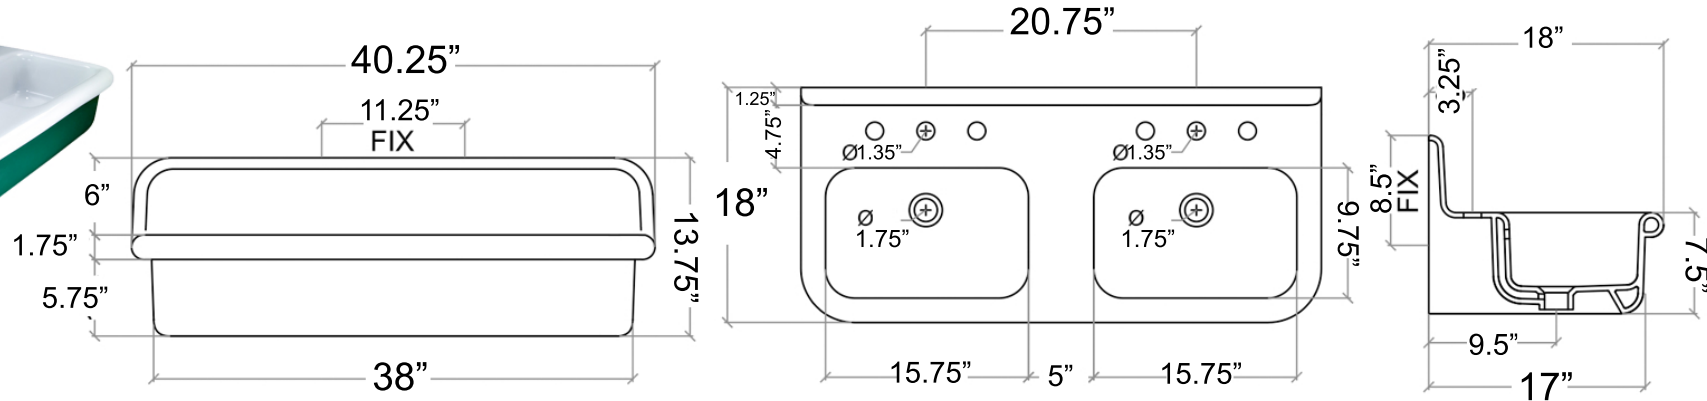

Victorian Collection

Genuine Fireclay Double Bowl Bath Sink

Nantucket

S I N K S

model:

NS-VCDM39-GRNW

www.NantucketSinksUSA.com
info@nantucketsinksusa.com

OVERALL DIMENSIONS	INTERIOR BOWLS	FAUCET SPREADS	EXTERIOR BASE	DRAIN OPENINGS
40.25" x 18" x 13.5"	15.75" x 9.75" x 5" Each	8"	38" x 17"	1.75"

Features

- Made in Italy
- Genuine Fireclay
- Nominal Dimensions Only - Actual may vary by 1/4"
- Deckmount Installation
- Porcelain enamel glaze
- Drain not included with sink (1.75" standard)
- Has Overflow
- Do Not Clean With Abrasive Cleansers Or Pads
- Limited Warranty for Manufacturer's Defects
- 3 hole faucet installation - 8-inch spread (each)
- Faucets and Drains not included