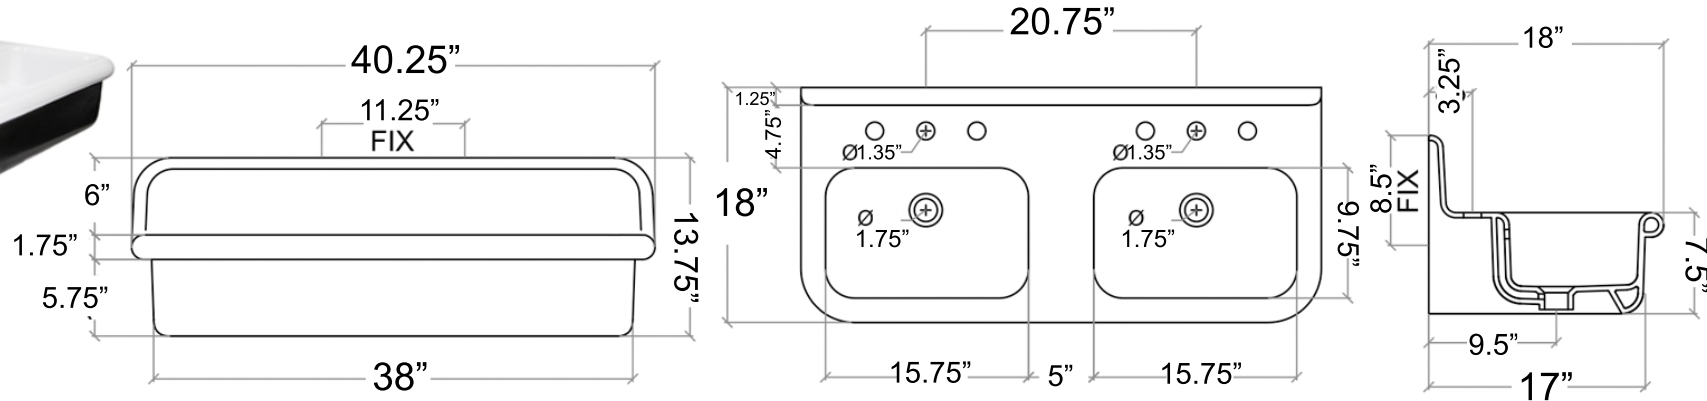

Victorian Collection

Genuine Fireclay Double Bowl Bath Sink

Nantucket

S I N K S

model:

NS-VCDM39-BLKW

www.NantucketSinksUSA.com
info@nantucketsinksusa.com

OVERALL DIMENSIONS	INTERIOR BOWLS	FAUCET SPREADS	EXTERIOR BASE	DRAIN OPENINGS
40.25" x 18" x 13.5"	15.75" x 9.75" x 5" Each	8"	38" x 17"	1.75"

Features

- Made in Italy
- Genuine Fireclay
- Nominal Dimensions Only - Actual may vary by 1/4"
- Deckmount Installation
- Porcelain enamel glaze
- Drain not included with sink (1.75" standard)
- Has Overflow
- Do Not Clean With Abrasive Cleansers Or Pads
- Limited Warranty for Manufacturer's Defects
- 3 hole faucet installation - 8-inch spread (each)
- Faucets and Drains not included