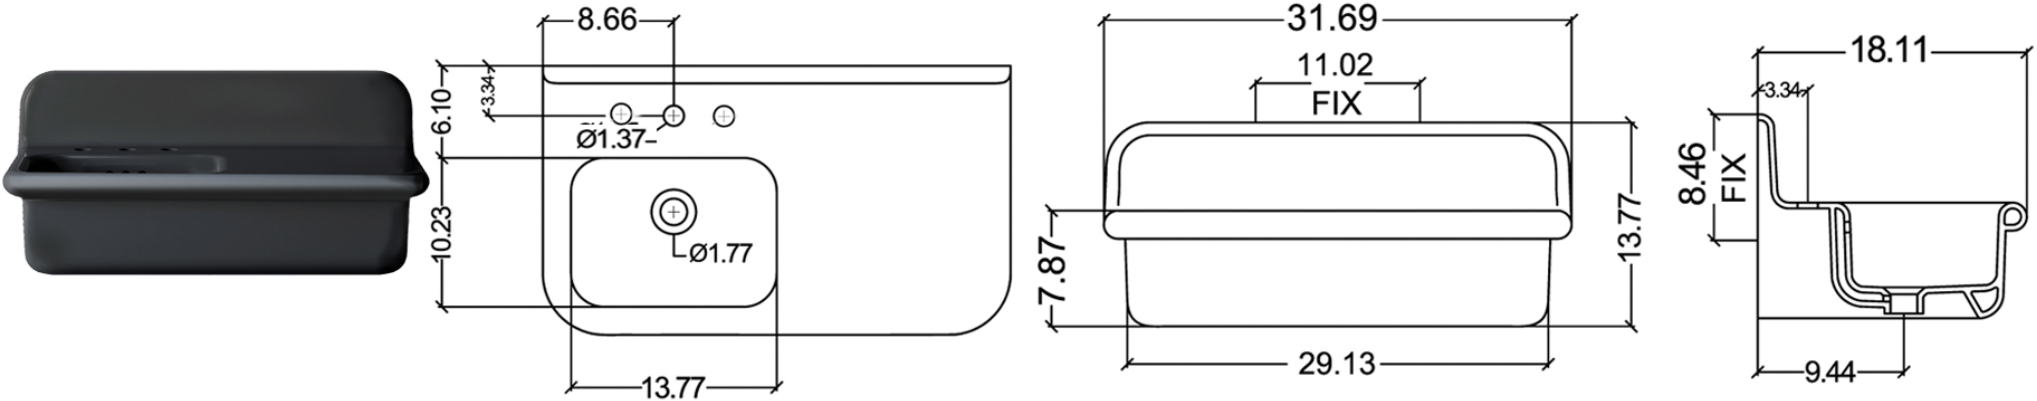

Victorian Collection

Genuine Fireclay Bath Sink with Overflow

Nantucket

S I N K S

model:

NS-VCDM31L-MBMB

www.NantucketSinksUSA.com
info@nantucketsinksusa.com

OVERALL DIMENSIONS	INTERIOR BOWL	FAUCET SPREAD	EXTERIOR BASE	DRAIN OPENING
31.69" x 18.11" x 13.77"	13.77" x 10.23" x 5"	8"	29.13" x 16.25"	1.77"

Features

- Made in Italy
- Genuine Fireclay
- Nominal Dimensions Only - Actual may vary by 1/4"
- Wallmount or Deckmount Installation
- Porcelain enamel glaze
- Drain not included with sink
- Has Overflow
- Do Not Clean With Abrasive Cleansers Or Pads
- Limited Warranty for Manufacturer's Defects
- 3 hole faucet installation - 8-inch spread