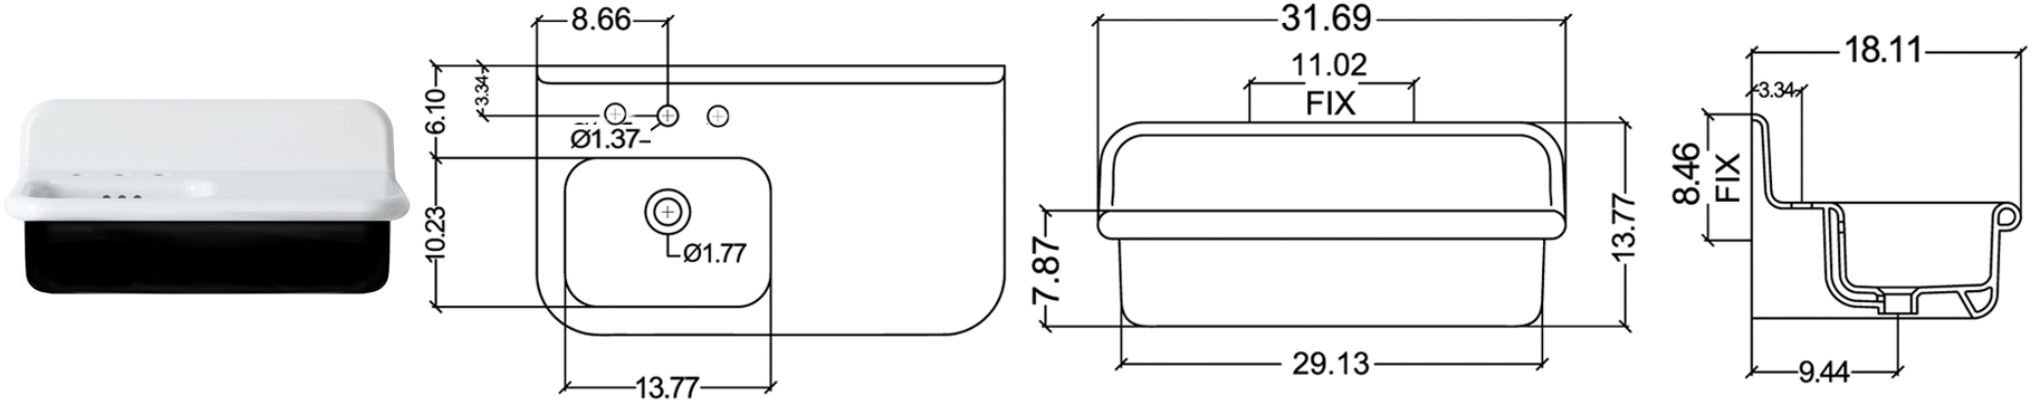

Victorian Collection

Genuine Fireclay Bath Sink with Overflow

Nantucket

S I N K S

model:

NS-VCDM31L-BLKW

www.NantucketSinksUSA.com
info@nantucketsinksusa.com

OVERALL DIMENSIONS	INTERIOR BOWL	FAUCET SPREAD	EXTERIOR BASE	DRAIN OPENING
31.69" x 18.11" x 13.77"	13.77" x 10.23" x 5"	8"	29.13" x 16.25"	1.77"

Features

- Made in Italy
- Genuine Fireclay
- Nominal Dimensions Only - Actual may vary by 1/4"
- Wallmount or Deckmount Installation
- Porcelain enamel glaze
- Drain not included with sink
- Has Overflow
- Do Not Clean With Abrasive Cleansers Or Pads
- Limited Warranty for Manufacturer's Defects
- 3 hole faucet installation - 8-inch spread