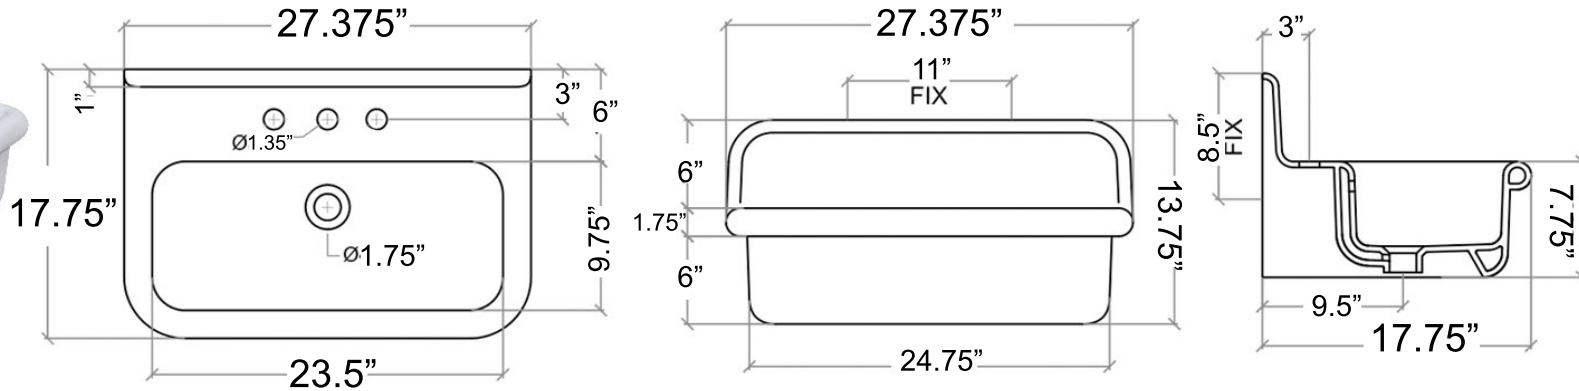

Victorian Collection

Genuine Fireclay Bath Sink with Overflow

Nantucket

S I N K S

model:

NS-VCDM27-WW

www.NantucketSinksUSA.com
info@nantucketsinksusa.com

OVERALL DIMENSIONS	INTERIOR BOWL	FAUCET SPREAD	EXTERIOR BASE	DRAIN OPENING
27.375" x 17.75" x 13.75"	23.5" x 9.75" x 5"	8"	24.75" x 15.75"	1.75"

Features

- Made in Italy
- Genuine Fireclay
- Nominal Dimensions Only - Actual may vary by 1/4"
- Deckmount Installation
- Porcelain enamel glaze
- Drain not included with sink (1.75" standard)
- Has Overflow
- Do Not Clean With Abrasive Cleansers Or Pads
- Limited Warranty for Manufacturer's Defects
- 3 hole faucet installation - 8-inch spread