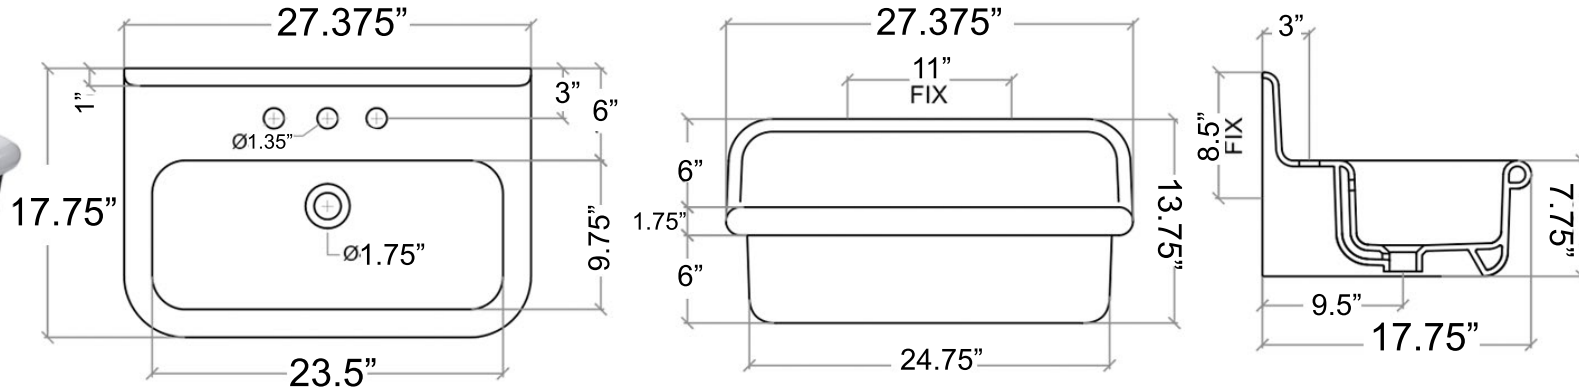

# Nantucket

S I N K S

model:

NS-VCDM27-BLKW

www.NantucketSinksUSA.com  
info@nantucketsinksusa.com

OVERALL DIMENSIONS	INTERIOR BOWL	FAUCET SPREAD	EXTERIOR BASE	DRAIN OPENING
27.375" x 17.75" x 13.75"	23.5" x 9.75" x 5"	8"	24.75" x 15.75"	1.75"

## Features

- Made in Italy
- Genuine Fireclay
- Nominal Dimensions Only - Actual may vary by 1/4"
- Deckmount Installation
- Porcelain enamel glaze
- Drain not included with sink (1.75" standard)
- Has Overflow
- Do Not Clean With Abrasive Cleansers Or Pads
- Limited Warranty for Manufacturer's Defects
- 3 hole faucet installation - 8-inch spread