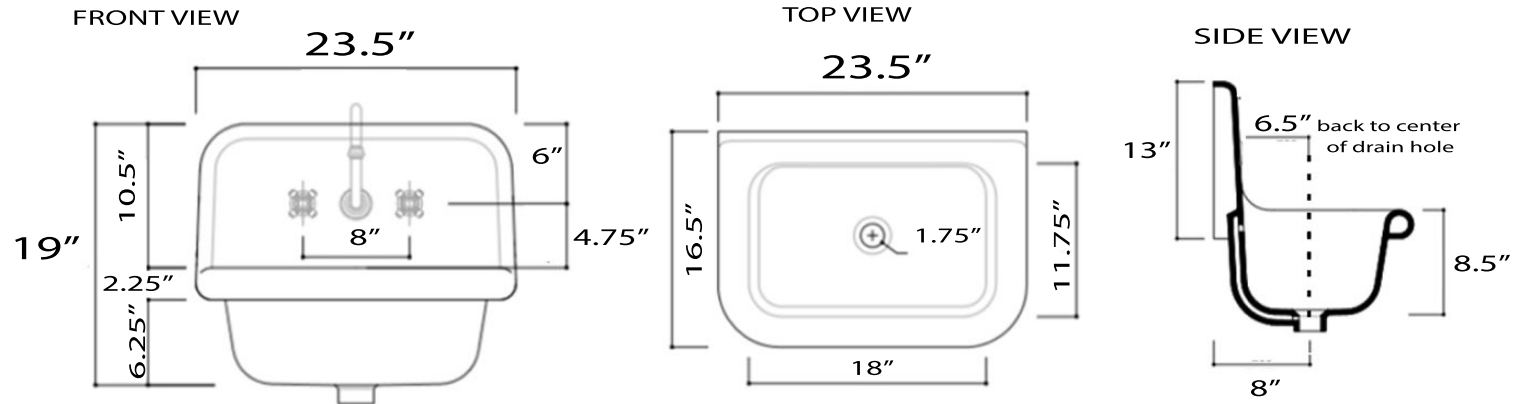

Victorian Collection
Fireclay Bathroom Wallmount Sink

MODEL:
NS-VC24-GRW

Overall Dimensions	Interior Bowl	Faucet Spread	Exterior Bowl Height	Drain Dimensions
23.5" x 19" x 16.5"	18" x 11.75" x 8"	8"	8.5"	1.75"

FEATURES

- Genuine Italian Fireclay
- Nominal Dimensions - Actual may vary by 1/4"
- Wall-mount installation
- Porcelain enamel glaze
- Drain is not included with sink (1.75" standard)
- Has Overflow
- Faucet is not included
- Do not clean with abrasive cleansers or pads
- Limited Warranty for manufacturer defects