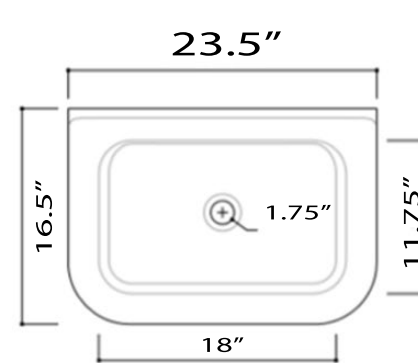

Victorian Collection
Fireclay Bathroom Wallmount Sink

MODEL:
NS-VC24-BLUW

FRONT VIEW

TOP VIEW

SIDE VIEW

Overall Dimensions	Interior Bowl	Faucet Spread	Exterior Bowl Height	Drain Dimensions
23.5" x 19" x 16.5"	18" x 11.75" x 8"	8"	8.5"	1.75"

FEATURES

- Genuine Italian Fireclay
- Nominal Dimensions - Actual may vary by 1/4"
- Wall-mount installation
- Porcelain enamel glaze
- Drain is not included with sink (1.75" standard)
- Has Overflow
- Faucet is not included
- Do not clean with abrasive cleansers or pads
- Limited Warranty for manufacturer defects