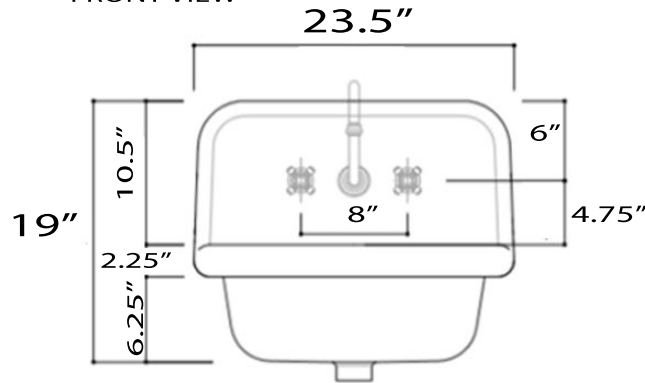

Victorian Collection
Fireclay Bathroom Wallmount Sink

MODEL:
NS-VC24-BLUW

FRONT VIEW

TOP VIEW

SIDE VIEW

Overall Dimensions	Interior Bowl	Faucet Spread	Exterior Bowl Height	Drain Dimensions
23.5" x 19" x 16.5"	18" x 11.75" x 8"	8"	8.5"	1.75"

FEATURES

- Genuine Italian Fireclay
- Nominal Dimensions - Actual may vary by 1/4"
- Wall-mount installation
- Porcelain enamel glaze
- Drain is not included with sink (1.75" standard)
- Has Overflow
- Faucet is not included
- Do not clean with abrasive cleansers or pads
- Limited Warranty for manufacturer defects