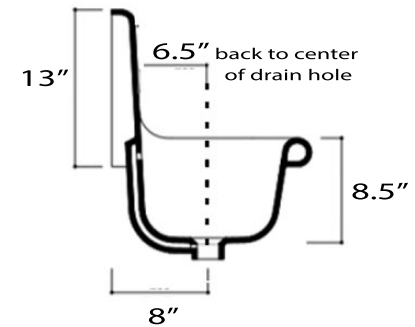

Victorian Collection
Fireclay Bathroom Wallmount Sink

MODEL:
NS-VC24-BLUW

FRONT VIEW

TOP VIEW

SIDE VIEW

Overall Dimensions	Interior Bowl	Faucet Spread	Exterior Bowl Height	Drain Dimensions
23.5" x 19" x 16.5"	18" x 11.75" x 8"	8"	8.5"	1.75"

FEATURES

- Genuine Italian Fireclay
- Nominal Dimensions - Actual may vary by 1/4"
- Wall-mount installation
- Porcelain enamel glaze
- Drain is not included with sink (1.75" standard)
- Has Overflow
- Faucet is not included
- Do not clean with abrasive cleansers or pads
- Limited Warranty for manufacturer defects