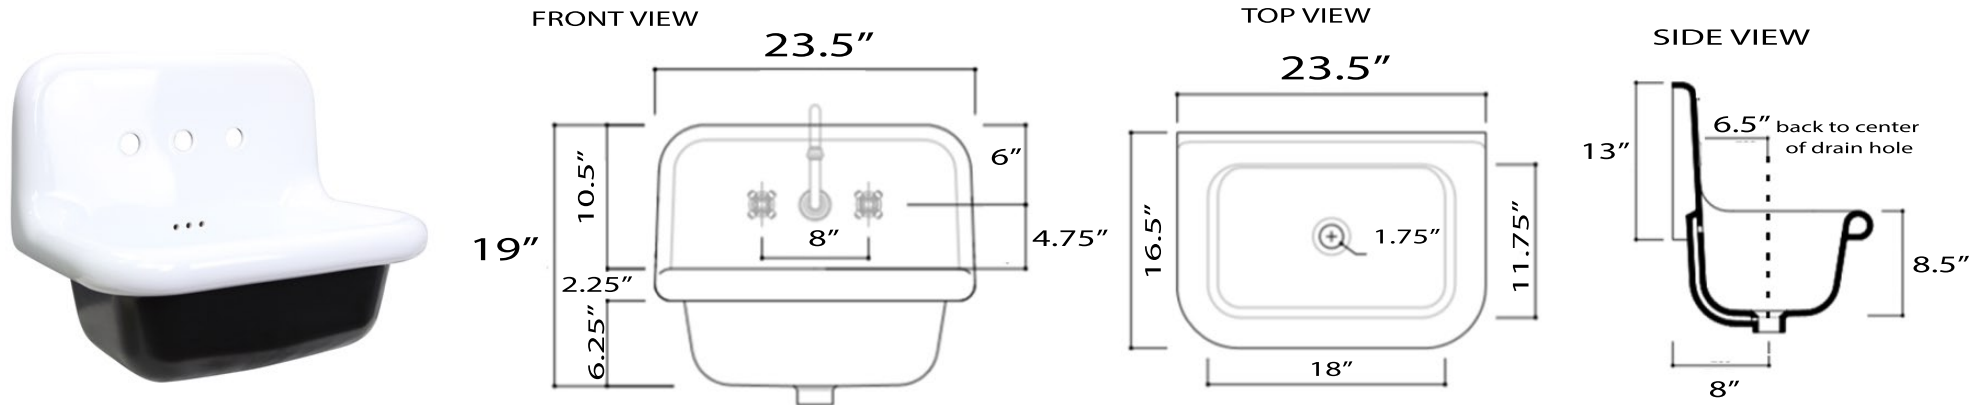

Victorian Collection
Fireclay Bathroom Wallmount Sink

MODEL:
NS-VC24-BLKW

Overall Dimensions	Interior Bowl	Faucet Spread	Exterior Bowl Height	Drain Dimensions
23.5" x 19" x 16.5"	18" x 11.75" x 8"	8"	8.5"	1.75"

FEATURES

- Genuine Italian Fireclay
- Nominal Dimensions - Actual may vary by 1/4"
- Wall-mount installation
- Porcelain enamel glaze
- Drain is not included with sink (1.75" standard)
- Has Overflow
- Faucet is not included
- Do not clean with abrasive cleansers or pads
- Limited Warranty for manufacturer defects