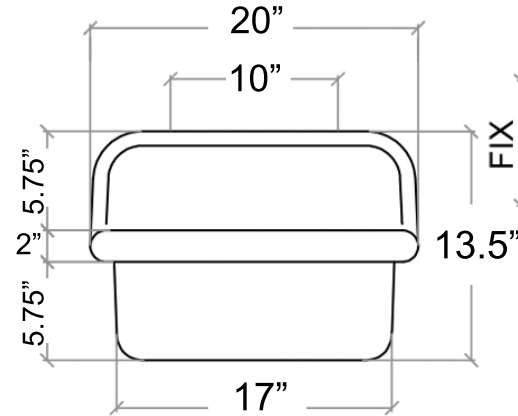

Victorian Collection

Genuine Fireclay Bath Sink

Nantucket

S I N K S

model:

NS-VC20RD1-WW

www.NantucketSinksUSA.com
info@nantucketsinksusa.com

OVERALL DIMENSIONS	INTERIOR BOWL	MOUNTING HARDWARE	INTERIOR DEPTH	DRAIN OPENING
20" x 18" x 13.5"	15.75" x 12"	10" SPACING	5"	1.75"

Features

- Made in Italy
- Genuine Fireclay
- Nominal Dimensions Only - Actual may vary by 1/4"
- Wall-mount installation
- Porcelain enamel glaze
- Drain not included with sink (1.75" standard)
- Has Overflow
- Do Not Clean With Abrasive Cleansers Or Pads
- Limited Warranty for Manufacturer's Defects
- Single hole faucet installation - faucet not included