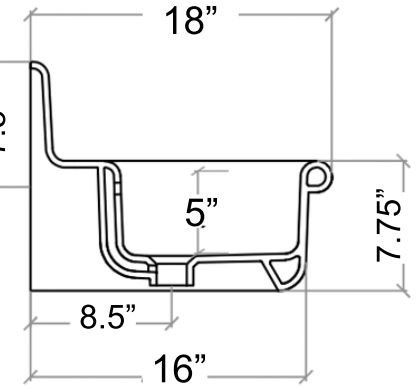

Victorian Collection

Genuine Fireclay Bath Sink

Nantucket

S I N K S

model:

NS-VC20RD1-WW

www.NantucketSinksUSA.com
info@nantucketsinksusa.com

OVERALL DIMENSIONS	INTERIOR BOWL	MOUNTING HARDWARE	INTERIOR DEPTH	DRAIN OPENING
20" x 18" x 13.5"	15.75" x 12"	10" SPACING	5"	1.75"

Features

- Made in Italy
- Genuine Fireclay
- Nominal Dimensions Only - Actual may vary by 1/4"
- Wall-mount installation
- Porcelain enamel glaze
- Drain not included with sink (1.75" standard)
- Has Overflow
- Do Not Clean With Abrasive Cleansers Or Pads
- Limited Warranty for Manufacturer's Defects
- Single hole faucet installation - faucet not included