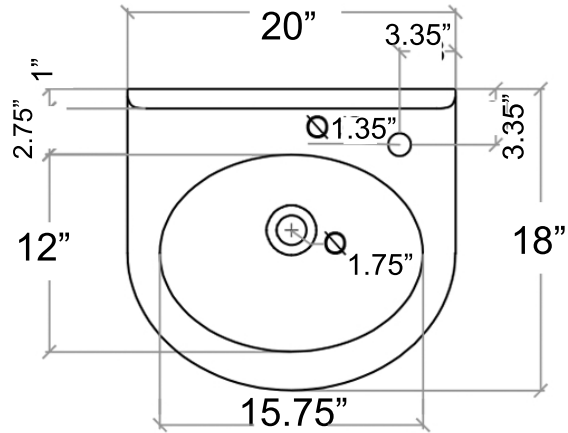

Victorian Collection

Genuine Fireclay Bath Sink

Nantucket

S I N K S

model:

NS-VC20RD1-WW

www.NantucketSinksUSA.com
info@nantucketsinksusa.com

OVERALL DIMENSIONS	INTERIOR BOWL	MOUNTING HARDWARE	INTERIOR DEPTH	DRAIN OPENING
20" x 18" x 13.5"	15.75" x 12"	10" SPACING	5"	1.75"

Features

- Made in Italy
- Genuine Fireclay
- Nominal Dimensions Only - Actual may vary by 1/4"
- Wall-mount installation
- Porcelain enamel glaze
- Drain not included with sink (1.75" standard)
- Has Overflow
- Do Not Clean With Abrasive Cleansers Or Pads
- Limited Warranty for Manufacturer's Defects
- Single hole faucet installation - faucet not included