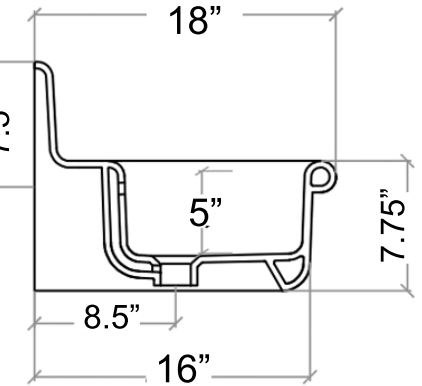

Victorian Collection

Genuine Fireclay Bath Sink

Nantucket

S I N K S

model:

NS-VC20RD1-BLKW

www.NantucketSinksUSA.com
info@nantucketsinksusa.com

OVERALL DIMENSIONS	INTERIOR BOWL	MOUNTING HARDWARE	INTERIOR DEPTH	DRAIN OPENING
20" x 18" x 13.5"	15.75" x 12"	10" SPACING	5"	1.75"

Features

- Made in Italy
- Genuine Fireclay
- Nominal Dimensions Only - Actual may vary by 1/4"
- Wall-mount installation
- Porcelain enamel glaze
- Drain not included with sink (1.75" standard)
- Has Overflow
- Do Not Clean With Abrasive Cleansers Or Pads
- Limited Warranty for Manufacturer's Defects
- Single hole faucet installation - faucet not included