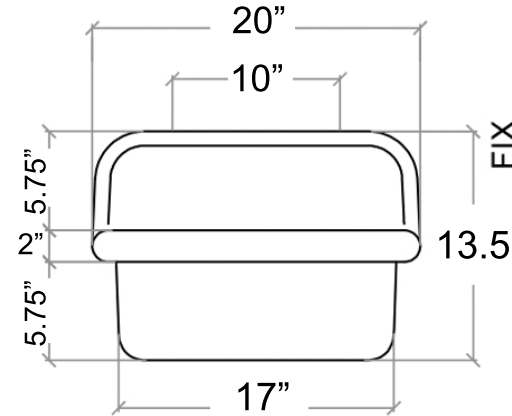

Victorian Collection

Genuine Fireclay Bath Sink

Nantucket

S I N K S

model:

NS-VC20RD1-BLKW

www.NantucketSinksUSA.com
info@nantucketsinksusa.com

OVERALL DIMENSIONS	INTERIOR BOWL	MOUNTING HARDWARE	INTERIOR DEPTH	DRAIN OPENING
20" x 18" x 13.5"	15.75" x 12"	10" SPACING	5"	1.75"

Features

- Made in Italy
- Genuine Fireclay
- Nominal Dimensions Only - Actual may vary by 1/4"
- Wall-mount installation
- Porcelain enamel glaze
- Drain not included with sink (1.75" standard)
- Has Overflow
- Do Not Clean With Abrasive Cleansers Or Pads
- Limited Warranty for Manufacturer's Defects
- Single hole faucet installation - faucet not included