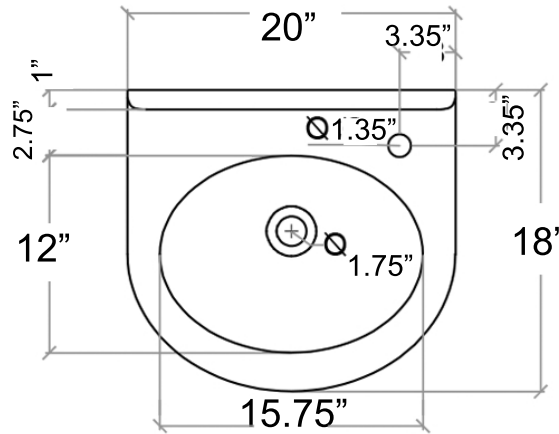

Victorian Collection

Genuine Fireclay Bath Sink

Nantucket

S I N K S

model:

NS-VC20RD1-BLKW

www.NantucketSinksUSA.com
info@nantucketsinksusa.com

OVERALL DIMENSIONS	INTERIOR BOWL	MOUNTING HARDWARE	INTERIOR DEPTH	DRAIN OPENING
20" x 18" x 13.5"	15.75" x 12"	10" SPACING	5"	1.75"

Features

- Made in Italy
- Genuine Fireclay
- Nominal Dimensions Only - Actual may vary by 1/4"
- Wall-mount installation
- Porcelain enamel glaze
- Drain not included with sink (1.75" standard)
- Has Overflow
- Do Not Clean With Abrasive Cleansers Or Pads
- Limited Warranty for Manufacturer's Defects
- Single hole faucet installation - faucet not included