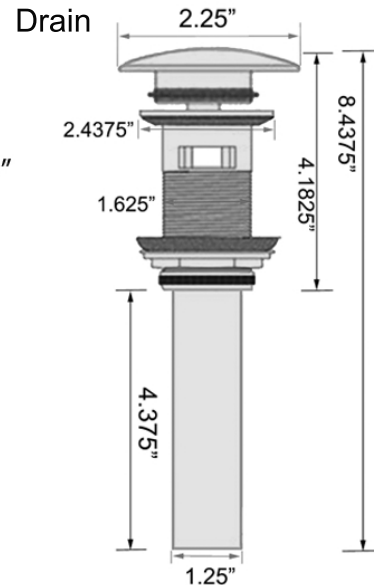

Victorian Collection

Genuine Fireclay Bath Sink & Matte Black Drain & Faucet Set

model:

NS-VC16-WW-MBFCT

Nantucket

S I N K S

www.NantucketSinksUSA.com
info@nantucketsinksusa.com

OVERALL DIMENSIONS	INTERIOR BOWL	EXTERIOR BASE	INTERIOR DEPTH	DRAIN OPENING
16.5" x 16.5" x 18.25"	13" x 12.25"	11.5" x 14.5" under sink rim	6.25"	1.75"

Features

- Made in Italy
- Genuine Fireclay
- Nominal Dimensions Only - Actual may vary by 1/4"
- Wall-mount installation
- Porcelain enamel glaze
- Drain included with sink (1.75" standard)
- Faucet included
- Has Overflow
- Do Not Clean With Abrasive Cleansers Or Pads
- Limited Warranty for Manufacturer's Defects
- Faucet, 8" on center