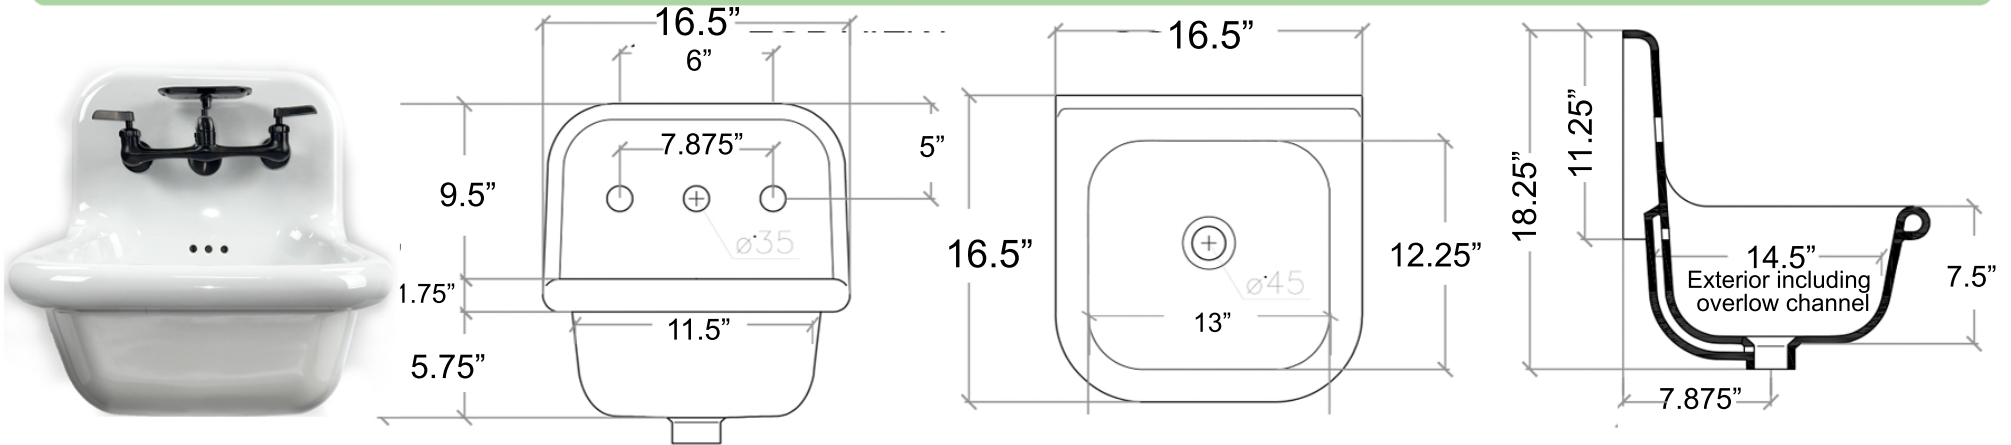

Victorian Collection

Genuine Fireclay Bath Sink & Matte Black Drain & Faucet Set

model:

NS-VC16-WW-MBFCT

Nantucket

S I N K S

www.NantucketSinksUSA.com
info@nantucketsinksusa.com

OVERALL DIMENSIONS	INTERIOR BOWL	EXTERIOR BASE	INTERIOR DEPTH	DRAIN OPENING
16.5" x 16.5" x 18.25"	13" x 12.25"	11.5" x 14.5" under sink rim	6.25"	1.75"

Features

- Made in Italy
- Genuine Fireclay
- Nominal Dimensions Only - Actual may vary by 1/4"
- Wall-mount installation
- Porcelain enamel glaze
- Drain included with sink (1.75" standard)
- Faucet included
- Has Overflow
- Do Not Clean With Abrasive Cleansers Or Pads
- Limited Warranty for Manufacturer's Defects
- Faucet, 8" on center