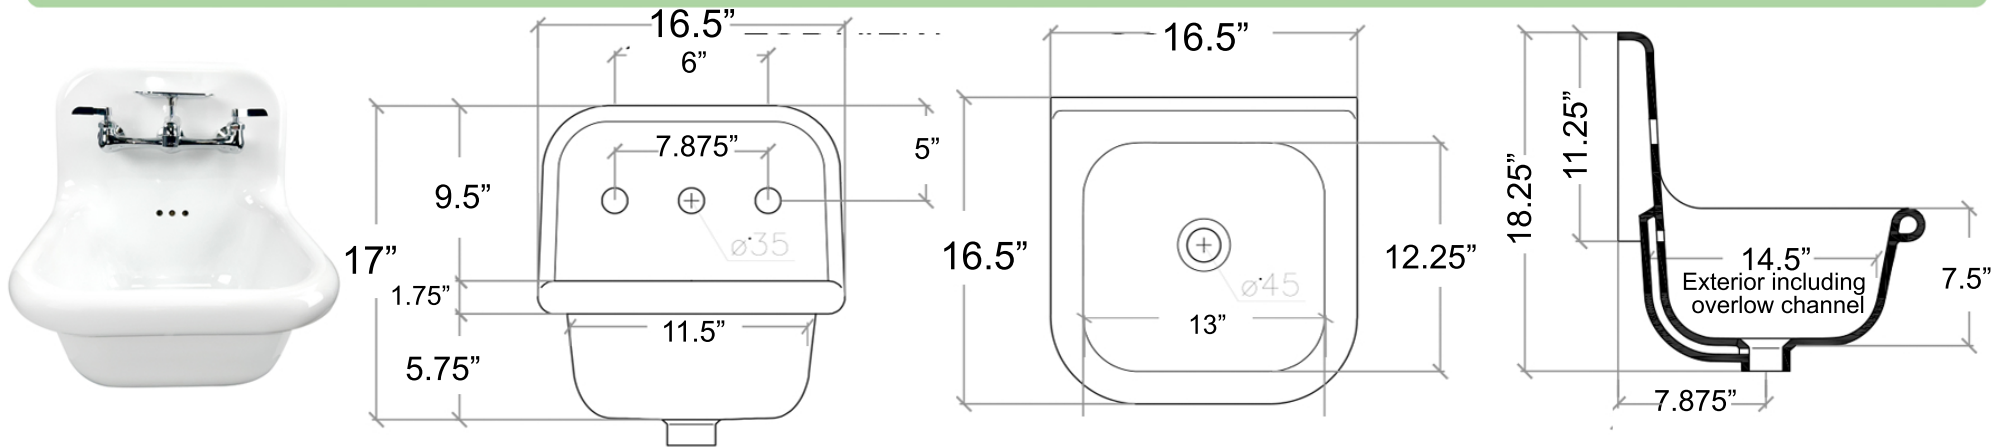

# Victorian Collection

Genuine Fireclay Bath Sink & Chrome  
Drain & Faucet Set

model:

NS-VC16-WW-CPFCT

# Nantucket

S I N K S

www.NantucketSinksUSA.com  
info@nantucketsinksusa.com

OVERALL DIMENSIONS	INTERIOR BOWL	EXTERIOR BASE	INTERIOR DEPTH	DRAIN OPENING
16.5" x 16.5" x 18.25"	13" x 12.25"	11.5" x 14.5" under sink rim	6.25"	1.75"

## Features

- Made in Italy
- Genuine Fireclay
- Nominal Dimensions Only - Actual may vary by 1/4"
- Wall-mount installation
- Porcelain enamel glaze
- Drain included with sink (1.75" standard)
- Faucet included
- Has Overflow
- Do Not Clean With Abrasive Cleansers Or Pads
- Limited Warranty for Manufacturer's Defects
- Faucet, 8" on center