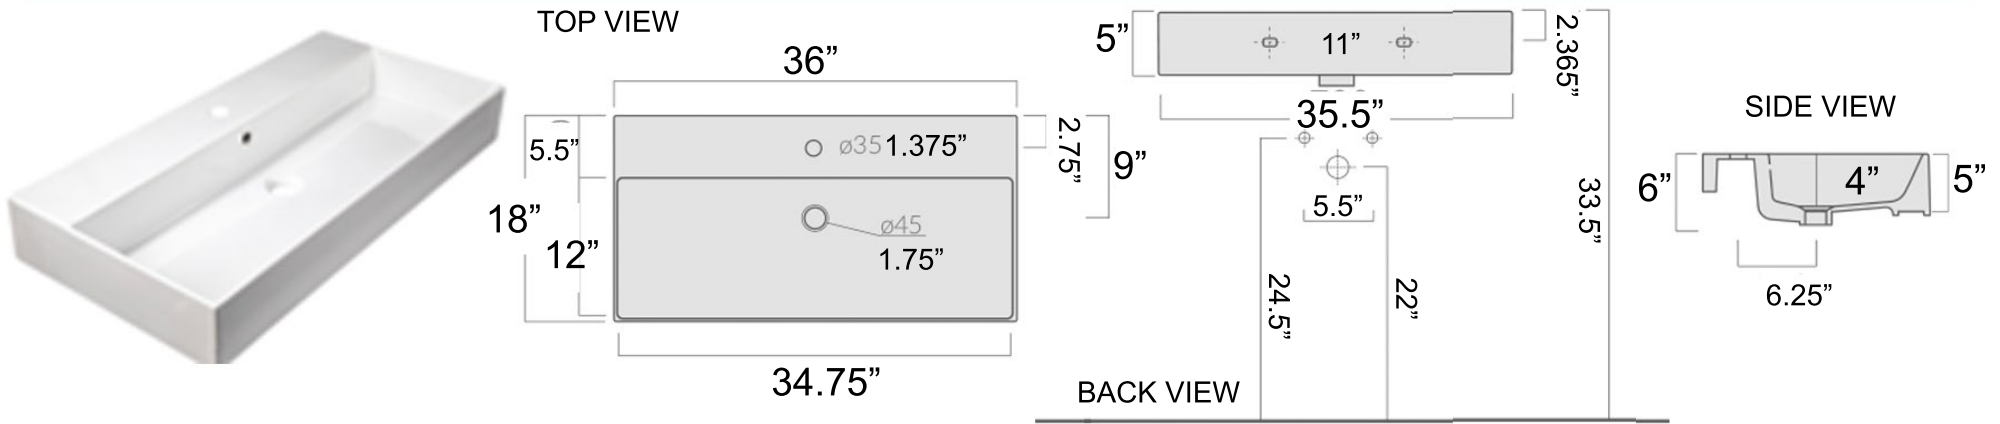

Newport Collection

Genuine Fireclay Wallmount/Consolemount Bath Sink

Nantucket

S I N K S

model:
NS-NPCS36W

www.NantucketSinksUSA.com
info@nantucketsinksusa.com

| OVERALL DIMENSIONS | INTERIOR BOWL | EXTERIOR SIDE WALL HEIGHT | INTERIOR DEPTH | DRAIN OPENING |
|--------------------|---------------|---------------------------|----------------|---------------|
| 36" x 18" x 6" | 34.75" x 12" | 5" | 4" | 1.75" |

Features

- Made in Italy
- Genuine Fine Grade Fireclay
- Nominal Dimensions only - actual may vary by 1/4"
- Wall-mount or Console mount
- Mounting Hardware Included
- Drain not included with sink - standard 1.75" opening with overflow required
- Single hole faucet (not included)
- Sink has overflow
- Do not clean with abrasive cleansers
- Porcelain enamel glaze
- Limited warranty for manufacturer's defects only