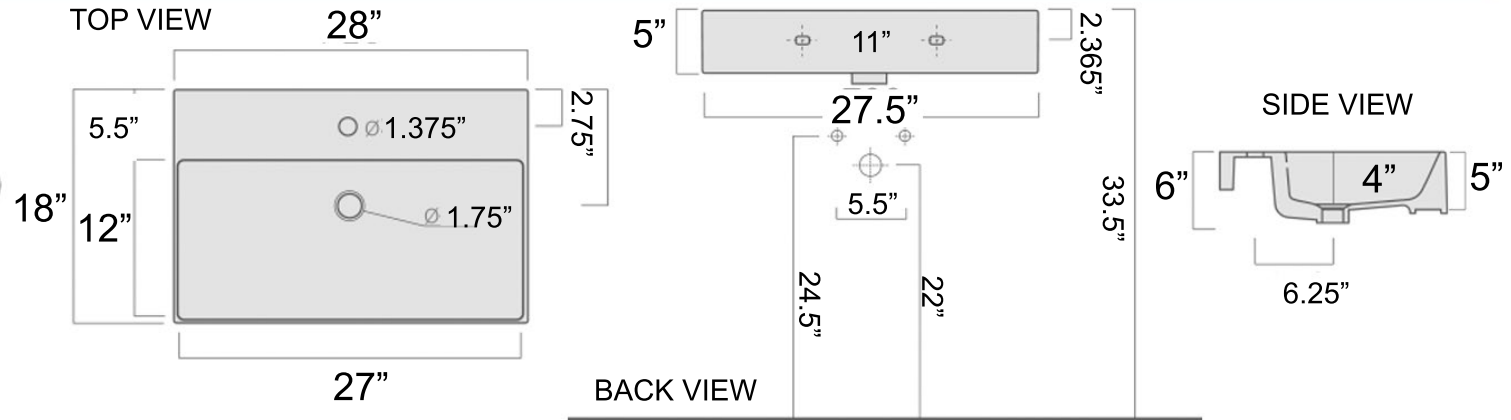

Newport Collection

Genuine Fireclay Wallmount/Consolemount Bath Sink

Nantucket

S I N K S

model:
NS-NPCS28W

www.NantucketSinksUSA.com
info@nantucketsinksusa.com

OVERALL DIMENSIONS	INTERIOR BOWL	EXTERIOR SIDE WALL HEIGHT	INTERIOR DEPTH	DRAIN OPENING
28" x 18" x 6"	27" x 12"	5"	4"	1.75"

Features

- Made in Italy
- Genuine Fine Grade Fireclay
- Nominal Dimensions only - actual may vary by 1/4"
- Wall-mount or Console mount
- Mounting Hardware Included
- Drain not included with sink - standard 1.75" opening with overflow required
- Single hole faucet (not included)
- Sink has overflow
- Do not clean with abrasive cleansers
- Porcelain enamel glaze
- Limited warranty for manufacturer's defects only