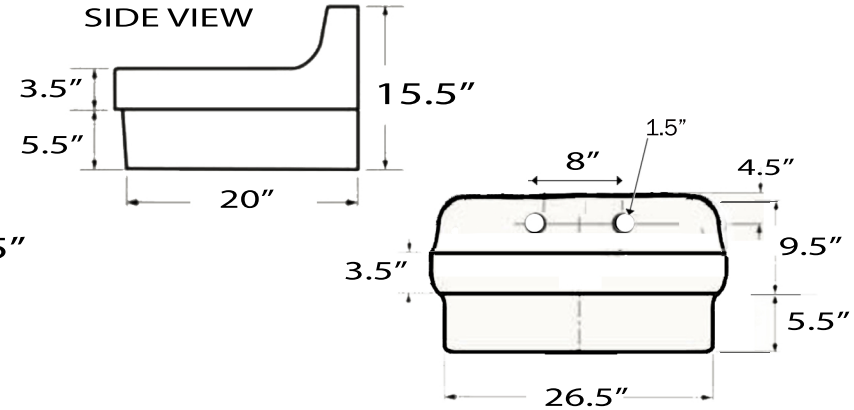

Farm Country Sink Collection

Premium Vitreous China /Utility-Kitchen Cabinet Sink

MODEL:
NS-CS3020

*All dimensions nominal/May vary

Overall Dimensions	Interior Bowl	Exterior Bowl Height	Interior Bowl Depth	Drain Dimensions
29.5" x 21.5" x 15.5"	26" x 17" x 9.25"	9"	8"	3.5" Opening

FEATURES

- Premium High Density Vitreous China
 - cUPC certified/ASME A112.19.2
 - Glossy glaze is durable and easy to clean
 - Limited Lifetime Warranty
- Please Be Advised
- Nominal Dimensions* Actual Dimensions may vary by 1/4"
 - Template Not included
 - Can be installed with base cabinet/support frame
 - Requires support framing - Hardware not included
 - Approx. 8 inch spread - Requires adjustable 7-9" spread faucet
 - Sink only - Faucet not included