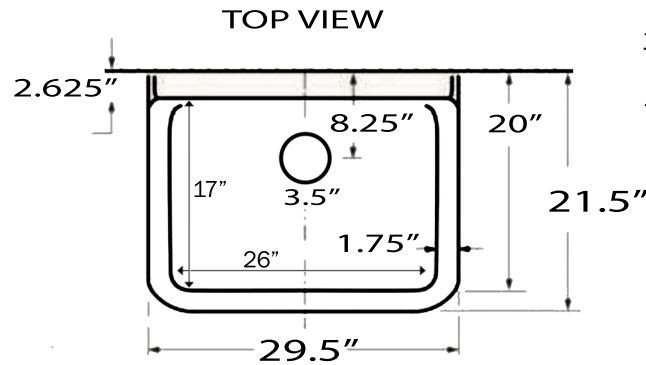

Farm Country Sink Collection

Premium Vitreous China /Utility-Kitchen Cabinet Sink

MODEL:
NS-CS3020

*All dimensions nominal/May vary

Overall Dimensions	Interior Bowl	Exterior Bowl Height	Interior Bowl Depth	Drain Dimensions
29.5" x 21.5" x 15.5"	26" x 17" x 9.25"	9"	8"	3.5" Opening

FEATURES

- Premium High Density Vitreous China
 - cUPC certified/ASME A112.19.2
 - Glossy glaze is durable and easy to clean
 - Limited Lifetime Warranty
- Please Be Advised
- Nominal Dimensions* Actual Dimensions may vary by 1/4"
 - Template Not included
 - Can be installed with base cabinet/support frame
 - Requires support framing - Hardware not included
 - Approx. 8 inch spread - Requires adjustable 7-9" spread faucet
 - Sink only - Faucet not included