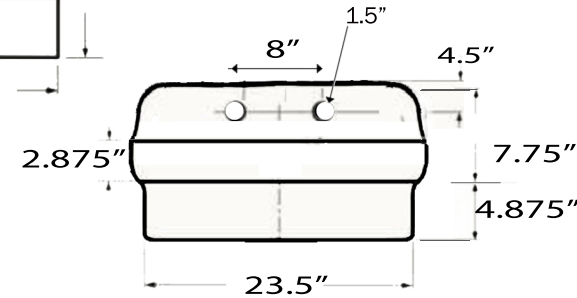

## NS-CS2418-8

www.NantucketSinksUSA.com  
info@nantucketsinksusa.com

\*All dimensions nominal/May vary

Overall Dimensions	Interior Bowl	Exterior Bowl Height	Interior Bowl Depth	Drain Hole Dimensions
23.5" x 17.5" x 12.25"	20.75" x 13.5" x 7.25"	7.75"	7.25"	3.5" Opening

### FEATURES:

- Premium High Density Vitreous China
  - cUPC certified/ASME A112.19.2
  - Glossy glaze is durable and easy to clean
  - Limited Lifetime Warranty
- Please Be Advised
- Nominal Dimensions\* Actual Dimensions may vary by 1/4"
  - Template Not included
  - Can be installed with base cabinet/support frame
  - Requires support framing - Hardware not included
  - Approx. 8 inch spread - Requires adjustable 7-9" spread faucet
  - Sink only - Faucet not included