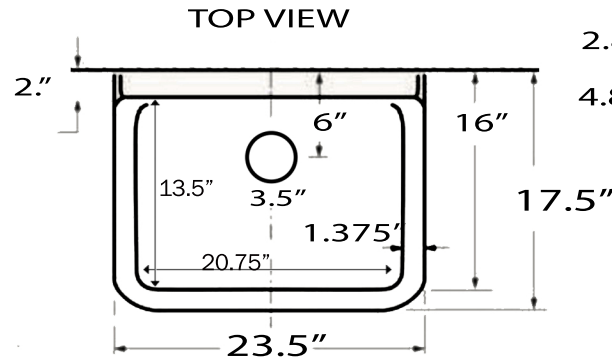

## NS-CS2418-8

www.NantucketSinksUSA.com  
info@nantucketsinksusa.com

\*All dimensions nominal/May vary

Overall Dimensions	Interior Bowl	Exterior Bowl Height	Interior Bowl Depth	Drain Hole Dimensions
23.5" x 17.5" x 12.25"	20.75" x 13.5" x 7.25"	7.75"	7.25"	3.5" Opening