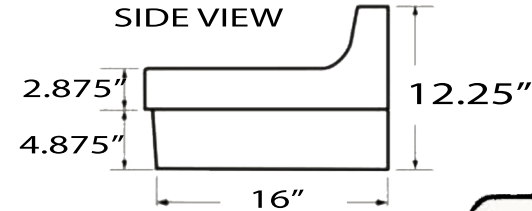

## NS-CS2418-8

www.NantucketSinksUSA.com  
info@nantucketsinksusa.com

\*All dimensions nominal/May vary

Overall Dimensions	Interior Bowl	Exterior Bowl Height	Interior Bowl Depth	Drain Hole Dimensions
23.5" x 17.5" x 12.25"	20.75" x 13.5" x 7.25"	7.75"	7.25"	3.5" Opening