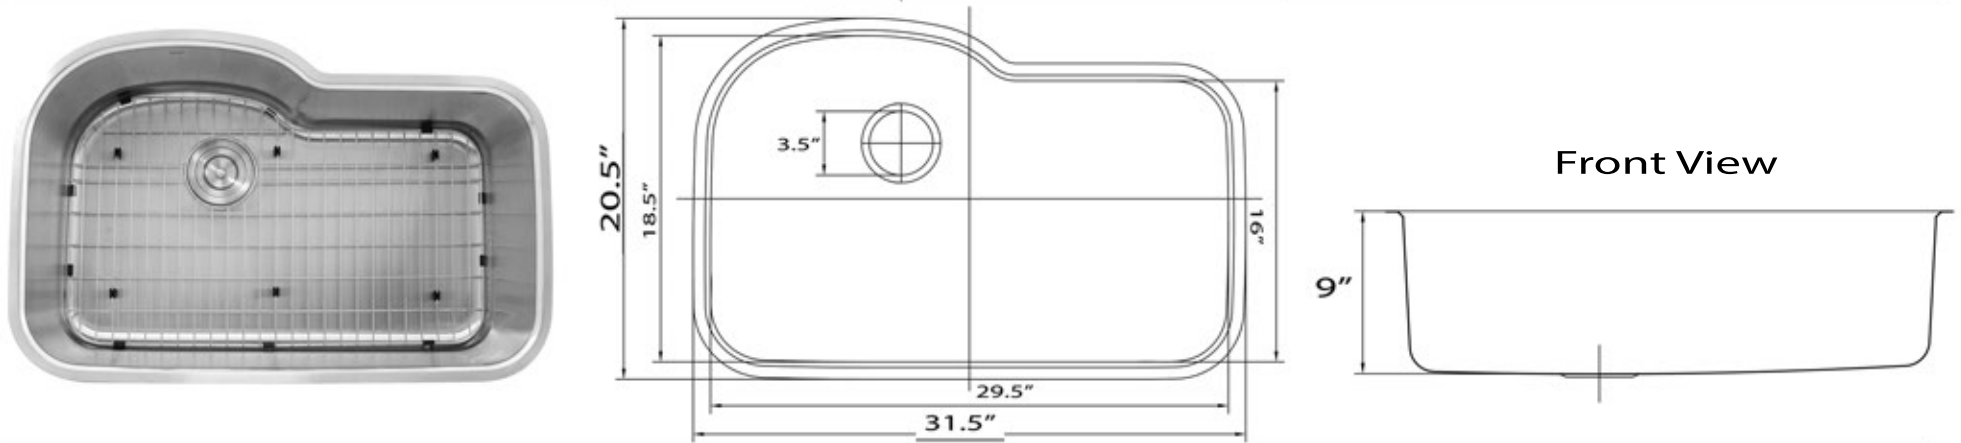

**Quidnet Collection**  
 Premium Undermount Stainless Steel  
 Kitchen Sink

MODEL:  
**MOBYXL-18**

Overall Dimensions	Interior Bowl	Bowl Depth/Height	Drain Size	Bottom Grid/s
31.5" X 20.5"	29.5" X 18.5" Left 29.5" X 16" Right	9"	3.5"	Included

**FEATURES**

- Premium 304, 18 gauge Stainless Steel Kitchen Sink
- Bottom grid and colander drain included
- Brushed Satin Finish
- Limited Lifetime Manufacturer's Warranty
- Insulated to Reduce Condensation
- Rubber Padding is Applied for Noise Reduction