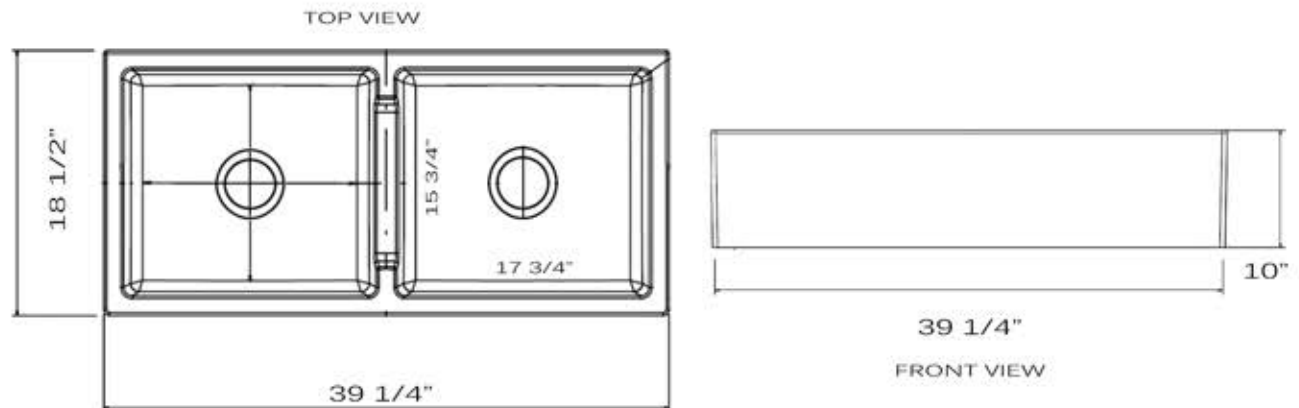

## Premium Fireclay Farmhouse Apron Sink

MODEL:  
**Hyannis-39-DBL**

Overall Dimensions	Interior Dimensions	Bowl Dimension	Apron Height	Drain Dimensions
39 1/4" x 18.5"	36" x 15 3/4" x 9"	15 3/4" x 17 3/4"	10"	3.5" Opening

### Please Be Advised

- (Nominal Dimensions\*) Actual Dimensions may vary by 1/4"
- Template Not included
- Custom Cabinet Required
- **Very Heavy 2 Person lift Recommended (185 lbs.)**

### FEATURES

- Premium Fireclay Double Bowl Sink
- 9" Depth Bowl
- Made in Italy
- Limited Lifetime Warranty

Bottom is 7/8" thick, please visit [our Fireclay FAQ page](#) about extended flange/extension ferrule