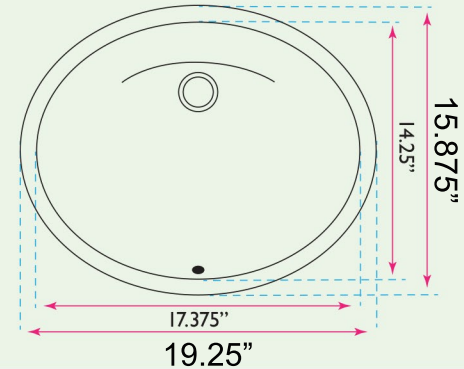

Great Point Collection

Vitreous China Bath Undermount
White Oval Sink with Glazed Bottom

model:

GB-17x14-W

Nantucket

S I N K S

www.NantucketSinksUSA.com
info@nantucketsinksusa.com

SPECS

Top View

OVERALL DIMENSIONS	INTERIOR BOWL	BOWL DEPTH	DRAIN OPENING	OVERFLOW
19.25" x 15.875" x 8"	17.375" x 14.25"	6.625"	1.75" Opening	Yes

FEATURES:

- Vitreous China undermount with porcelain enamel glaze; easy to clean
- With Overflow
- Limited lifetime manufacturer's warranty
- Fits a 21" cabinet base minimum
- 1.75" Standard drain not included
- Nominal Dimensions - actual may vary by 1/4"
- Template not included - custom template required