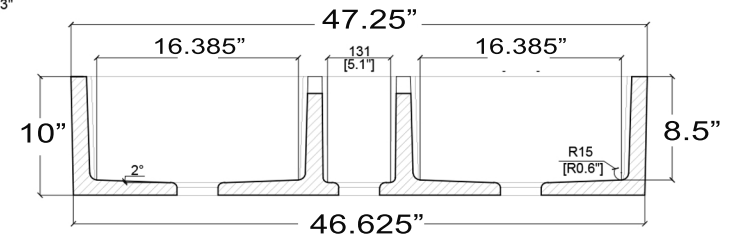

Cape Collection

Triple Bowl Fireclay Apron Farmsink

model: FCFS4718-MBL

Nantucket

S I N K S

www.NantucketSinksUSA.com
info@nantucketsinksusa.com

OVERALL DIMENSIONS	INTERIOR BOWL SIDE BOWLS	INTERIOR BOWL CENTER BOWL	BOWL DEPTH	DRAIN OPENINGS
47.25" x 18.5" x 10"	17.75" x 15.5"	6" x 15.5"	8.5"	3.5"

FEATURES:

- Premium Fireclay Sink
- Triple Bowl Design made in Italy
- Drains not included with sink
- Material is sound absorbing and stain-resistant
- Non-porous surface is scratch resistant
- Nominal dimensions - may vary by .25"
- Due to sink thickness - may require an extended flange
- Requires Apron style base cabinet (recommended 50" min.)