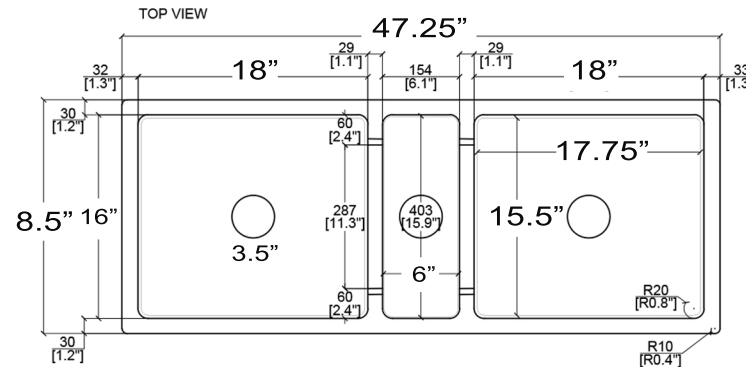

Cape Collection

Triple Bowl Fireclay Apron Farmsink

model: FCFS4718-MBL

Nantucket

S I N K S

www.NantucketSinksUSA.com
info@nantucketsinksusa.com

OVERALL DIMENSIONS	INTERIOR BOWL SIDE BOWLS	INTERIOR BOWL CENTER BOWL	BOWL DEPTH	DRAIN OPENINGS
47.25" x 18.5" x 10"	17.75" x 15.5"	6" x 15.5"	8.5"	3.5"

FEATURES:

- Premium Fireclay Sink
- Triple Bowl Design made in Italy
- Drains not included with sink
- Material is sound absorbing and stain-resistant
- Non-porous surface is scratch resistant
- Nominal dimensions - may vary by .25"
- Due to sink thickness - may require an extended flange
- Requires Apron style base cabinet (recommended 50" min.)