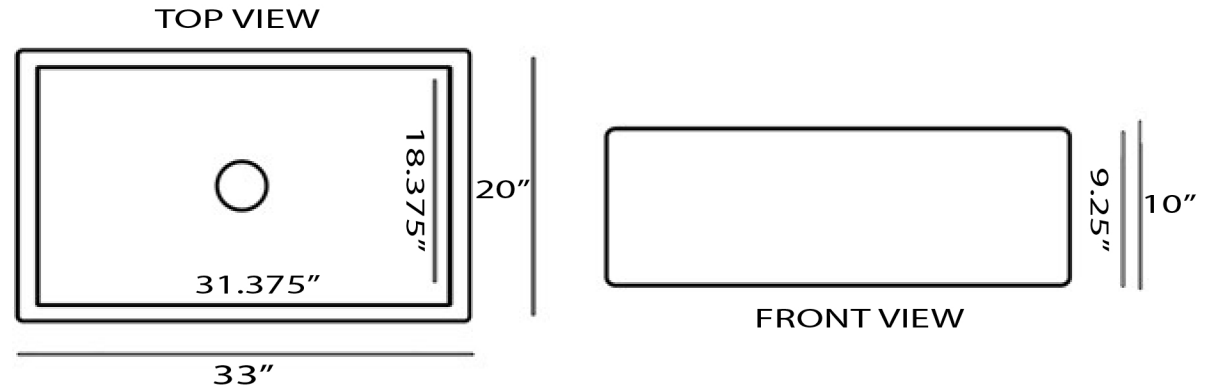

Premium Fireclay Reversible Farmhouse Apron Sink

MODEL:
FCFS3320-FL

Overall Dimensions	Large Bowl	Apron Height	Bowl Depth	Drain Dimensions
33 x 20 x 10"	31.375" x 18.375"	10"	9.25"	3.5" Opening

FEATURES

- Premium Reversible Fireclay Sink
- Drain is not included, may require extended flange/ferrule due to bottom thickness
- Made in Italy
- Limited Warranty

Please Be Advised

- (Nominal Dimensions*) Actual Dimensions may vary by 1/2"
- Template Not included
- Custom Cabinet Required-Apron cabinet/cradle to accomodate sink
- Very Heavy 2 Person lift Recommended