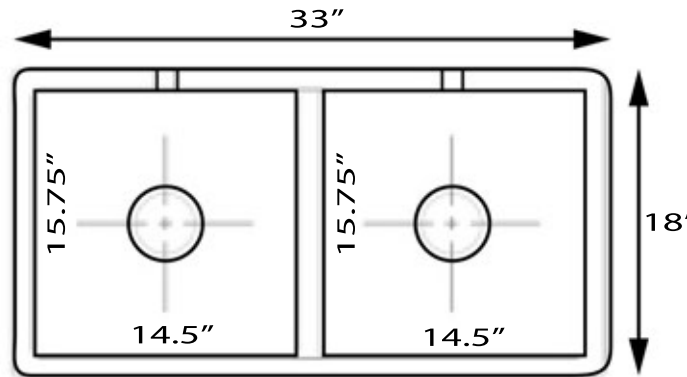

Vineyard Collection  
Premium Fireclay Farmhouse Apron Sink

MODEL:  
FCFS3318D-PietraSarda

| Overall Dimensions | Interior Bowls | Apron Height | Bowl Depth | Drain Dimensions |
|--------------------|----------------|--------------|------------|------------------|
| 33 x 18"           | 14.5" x 15.75" | 10"          | 8.75"      | 3.5" Opening     |

Please Be Advised

- (Nominal Dimensions\*) Actual Dimensions may vary by 1/2"
- Template Not included
- Custom Cabinet/Apron Cabinet Base Required
- Very Heavy 2 Person lift Recommended

FEATURES

- Premium Fireclay Sink - Made In Italy
- Compatible Grid BG-VC3318D (not included)
- Compatible with garbage disposals - Extended flange/ferrule may be required
- Limited Warranty