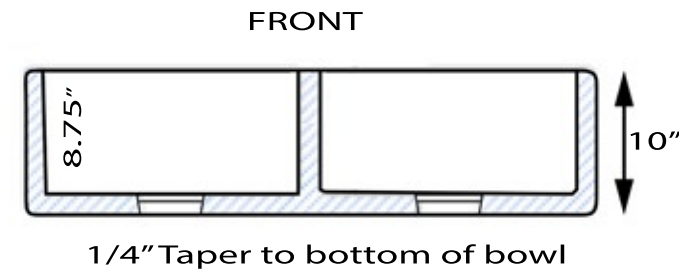

Vineyard Collection  
Premium Fireclay Farmhouse Apron Sink

MODEL:  
FCFS3318D-PietraSarda

| Overall Dimensions | Interior Bowls | Apron Height | Bowl Depth | Drain Dimensions |
|--------------------|----------------|--------------|------------|------------------|
| 33 x 18"           | 14.5" x 15.75" | 10"          | 8.75"      | 3.5" Opening     |