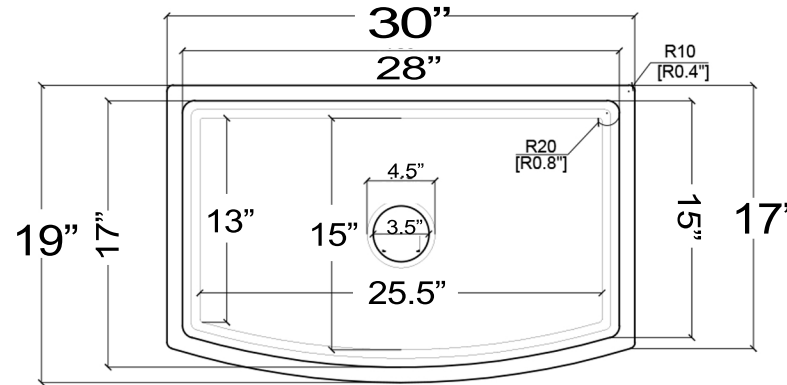

Vineyard Collection

Premium Curved Apron Fireclay Farmhouse Sink

Nantucket

S I N K S

MODEL:

FCFS3020CA-W

www.NantucketSinksUSA.com
info@nantucketsinksusa.com

Overall Dimensions	Interior Bowl	Apron Height	Bowl Depth	Drain Dimensions
30 x 19 x 10"	28" x 17" top / front 25.5" x 13" bottom / side	10"	9" at center 8.75" at side	3.5" Opening

FEATURES

- Premium Fireclay Sink with curved apron front
- Drain is not included, may require extended flange/ferrule
- Apron base/cradle required (33" recommended min. width)
- Made in Italy - Limited Warranty

Please Be Advised

- (Nominal Dimensions*) Actual Dimensions may vary by 1/2"
- Template Not included
- Custom/Apron Cabinet Required- internal cradle to support sink
- Very Heavy 2 Person lift Recommended