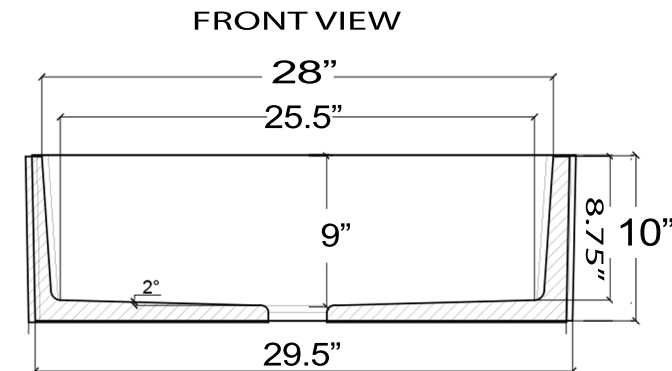

Vineyard Collection

Premium Curved Apron Fireclay Farmhouse Sink

Nantucket

S I N K S

MODEL:

FCFS3020CA-W

www.NantucketSinksUSA.com
info@nantucketsinksusa.com

Overall Dimensions	Interior Bowl	Apron Height	Bowl Depth	Drain Dimensions
30 x 19 x 10"	28" x 17" top / front 25.5" x 13" bottom / side	10"	9" at center 8.75" at side	3.5" Opening

Please Be Advised

- (Nominal Dimensions*) Actual Dimensions may vary by 1/2"
- Template Not included
- Custom/Apron Cabinet Required- internal cradle to support sink
- Very Heavy 2 Person lift Recommended