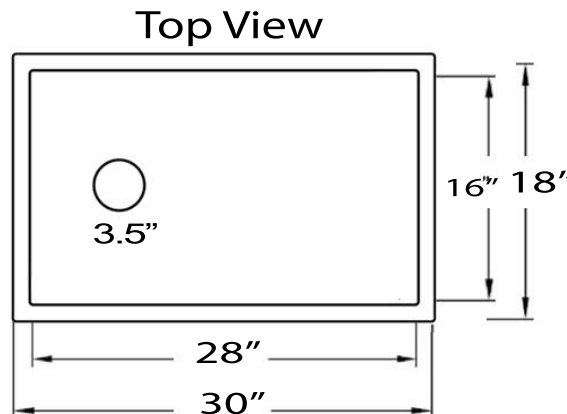

# Cape Collection

30 Inch Single Bowl Farmhouse  
Side-Set Drain Kitchen Sink

model:

**FCFS3018W-OSD**

**Nantucket**  
S I N K S

www.NantucketSinksUSA.com  
info@nantucketsinksusa.com

OVERALL DIMENSIONS	INTERIOR BOWLS	BOWL DEPTH	DRAIN DIMENSIONS	BOTTOM GRID
30" x 18" x 9.875"	28" x 16"	8.875"	3.5" Standard Opening	Included

## FEATURES:

- High Quality Fine Fireclay
- Minimum 33" Apron Base Cabinet Recommended
- Hygienic Non-Porous Surface
- Material is sound absorbing and stain-resistant
- Bottom Grid included
- Professional Installation Recommended
- Dimensions may vary by up to .5"
- MADE IN ITALY
- Drain is not included - NS35L-EXT shown (compatible)