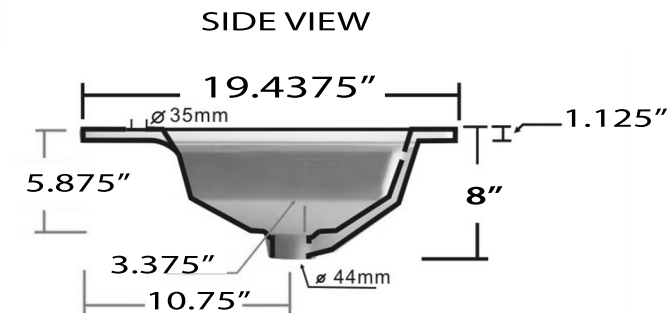

Great Point Collection
 Premium Ceramic
 Vitreous China

Nantucket
 S I N K S

www.NantucketSinksUSA.com
 info@nantucketsinksusa.com

MODEL:
 DI-2320-R1

| Overall Dimensions | Interior Basin | Overflow | Height, Depth | Drain Dimension |
|--------------------|-------------------|----------|---------------|-----------------|
| 22.625" x 19.4375" | 16.625" x 12.625" | Yes | 8", 5.875" | 1.75" |

FEATURES

- Vitreous china, self rimming top mount sink
- 5.875" Bowl Depth
- Glazed Enamel Finish
- Limited Manufacturers Warranty
- Drain Opening is 1.75" - Drain not included with sink
- Nominal Dimensions, actual may vary by up to .25"
- 1 Faucet hole (1.375" diameter)
- cUPC certified
- ASME: A112.19.2