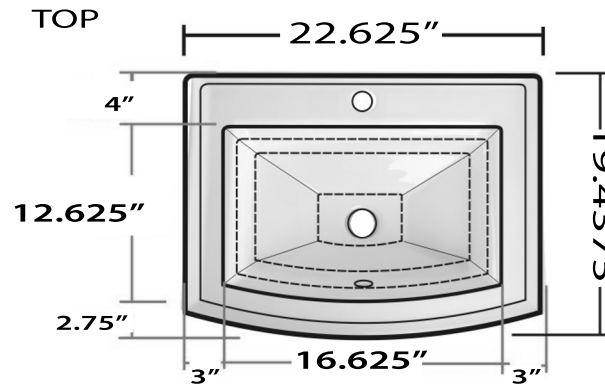

Great Point Collection
 Premium Ceramic
 Vitreous China

Nantucket
 S I N K S

www.NantucketSinksUSA.com
 info@nantucketsinksusa.com

MODEL:
 DI-2320-R1

| Overall Dimensions | Interior Basin | Overflow | Height, Depth | Drain Dimension |
|--------------------|-------------------|----------|---------------|-----------------|
| 22.625" x 19.4375" | 16.625" x 12.625" | Yes | 8", 5.875" | 1.75" |

FEATURES

- Vitreous china, self rimming top mount sink
- 5.875" Bowl Depth
- Glazed Enamel Finish
- Limited Manufacturers Warranty
- Drain Opening is 1.75" - Drain not included with sink
- Nominal Dimensions, actual may vary by up to .25"
- 1 Faucet hole (1.375" diameter)
- cUPC certified
- ASME: A112.19.2