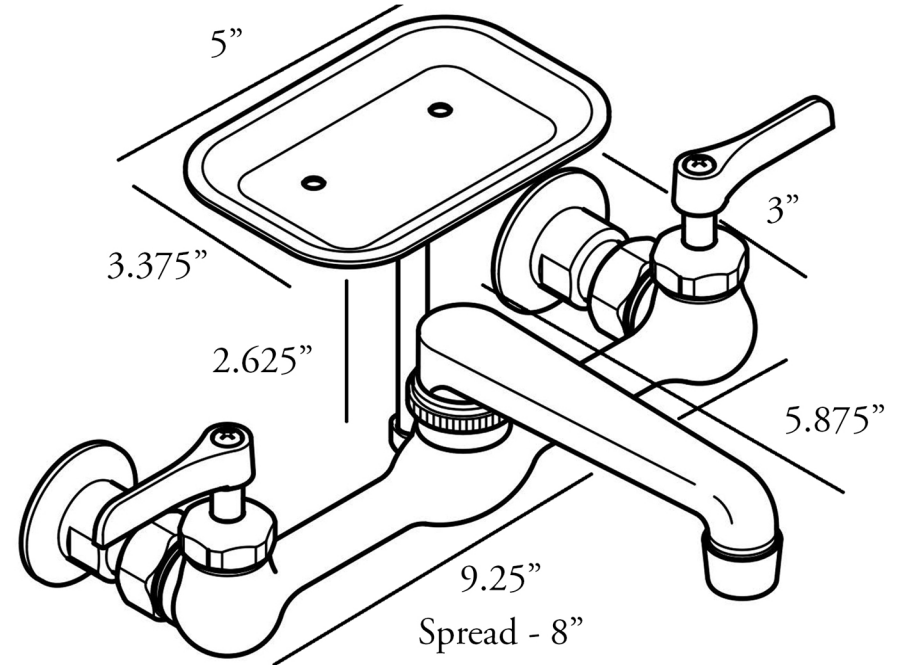

Nantucket Collection
 Premium 8" Spread Wallmount Faucet
 Matte Black Finish

Nantucket
 S I N K S

www.NantucketSinksUSA.com
 info@nantucketsinksusa.com

MODEL:
CIF-2HMBL

3.75"

FEATURES

- Heavy Solid Brass Construction
- 1.5 GPM Flow Rate
- ICC-ES Listing File No. PMG-1367, PMG-1368, PMG-1419
- Ceramic Cartridge
- Meets or Exceeds all State Code Compliance Laws
- 8" Spread design (additional hole cover "bib" included)
- With cUPC, ASME, NSF-619 & NSF-619G (AB1953) Approval