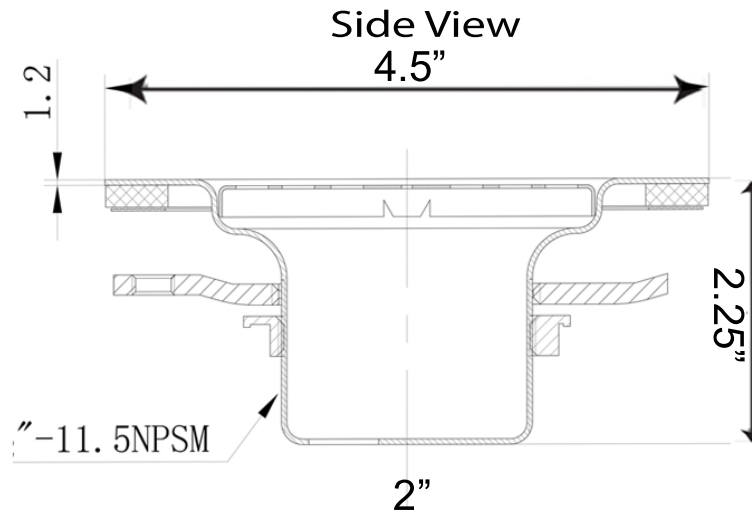

Premium Accessories Collection

Matte Black Grid Utility Drain

MODEL:
3CHGR - CHROME

Components

FEATURES

- Chrome Finish
- For use with 3" Commercial Drain Openings
- cUPC certified
- Compatible with Anchor Collection Utility Sinks
- Brass fittings
- Includes Rubber Stopper Drain Plug

** Will NOT fit standard 3.5" kitchen drain opening*