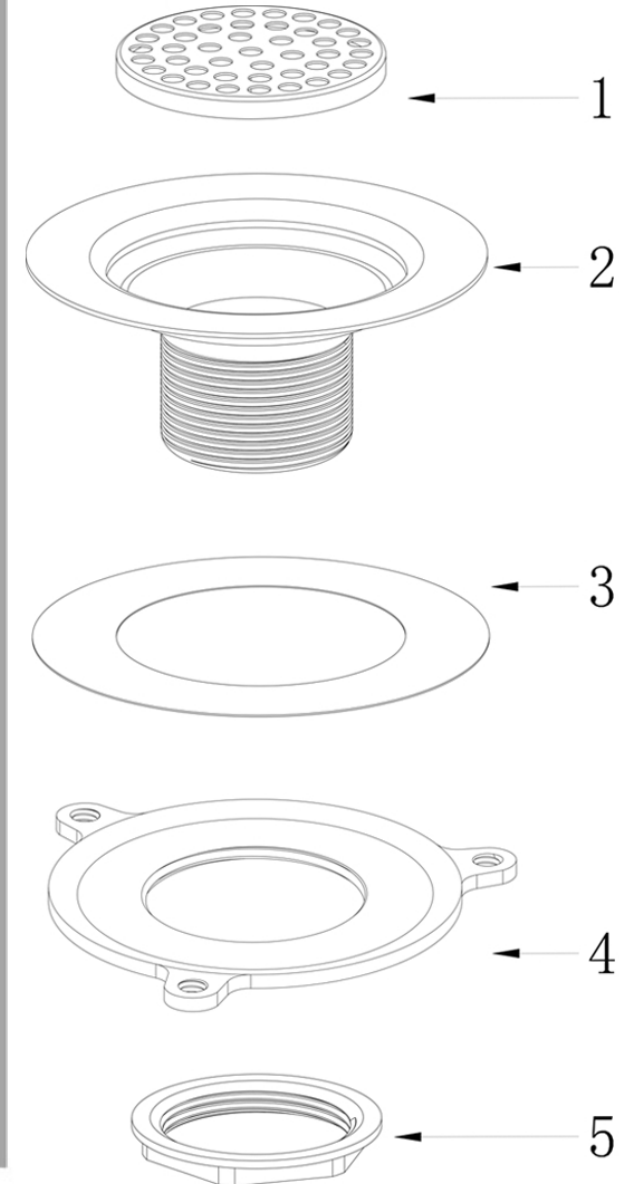

Premium Accessories Collection

Matte Black Grid Utility Drain

MODEL:
3CHGR - CHROME

Components

FEATURES

- Chrome Finish
- For use with 3" Commercial Drain Openings
- cUPC certified
- Compatible with Anchor Collection Utility Sinks
- Brass fittings
- Includes Rubber Stopper Drain Plug

** Will NOT fit standard 3.5" kitchen drain opening*