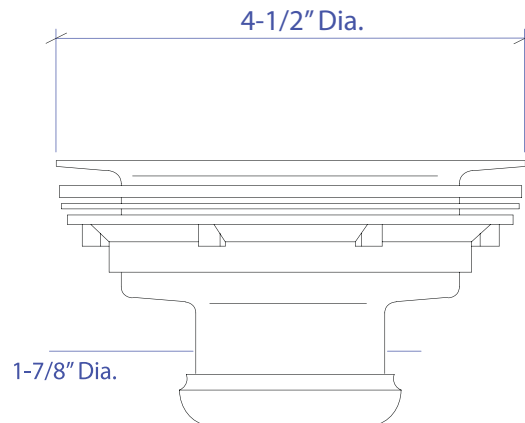

# SINK STRAINER MKD-101SB

- **FEATURES**  
Stainless Steel Construction  
Removable basket strainer
- **TECHNICAL INFORMATION**  
Intended for sink installation with 3-1/2" outlet  
1-7/8" Connection
- **FINISHES**  
Satin Brushed stainless steel