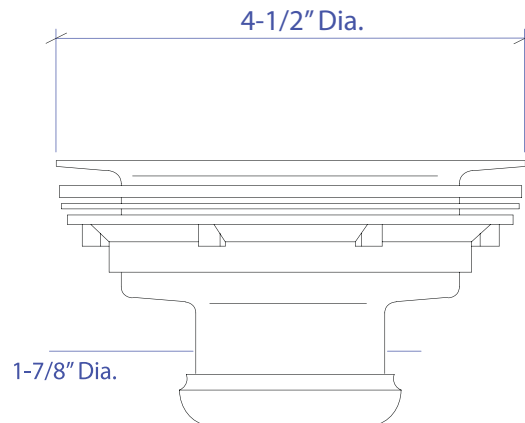

SINK STRAINER MKD-101RGSB

- FEATURES**
 Stainless Steel Construction
 Removable basket strainer
- TECHNICAL INFORMATION**
 Intended for sink installation with 3-1/2" outlet
 1-7/8" Connection
- FINISHES**
 Rose Gold PVD Satin Brushed stainless steel