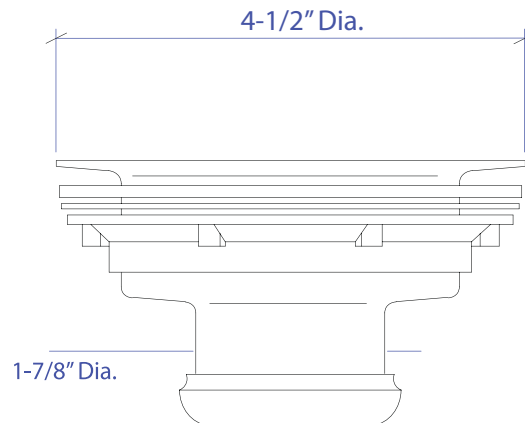

SINK STRAINER MKD-101GPSB

- **FEATURES**
Stainless Steel Construction
Removable basket strainer
- **TECHNICAL INFORMATION**
Intended for sink installation with 3-1/2" outlet
1-7/8" Connection
- **FINISHES**
Graphite PVD Satin Brushed stainless steel