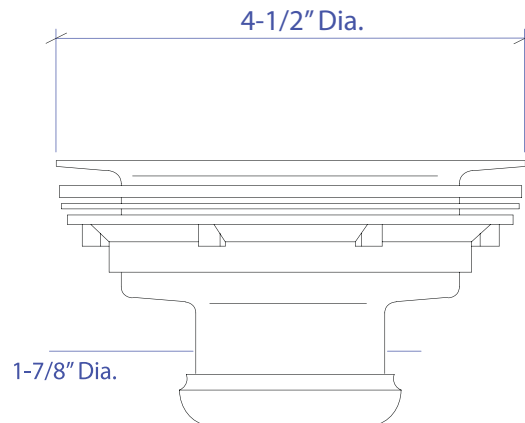

# SINK STRAINER MKD-101GDSB

- FEATURES**  
 Stainless Steel Construction  
 Removable basket strainer
- TECHNICAL INFORMATION**  
 Intended for sink installation with 3-1/2" outlet  
 1-7/8" Connection
- FINISHES**  
 Gold PVD Satin Brushed stainless steel