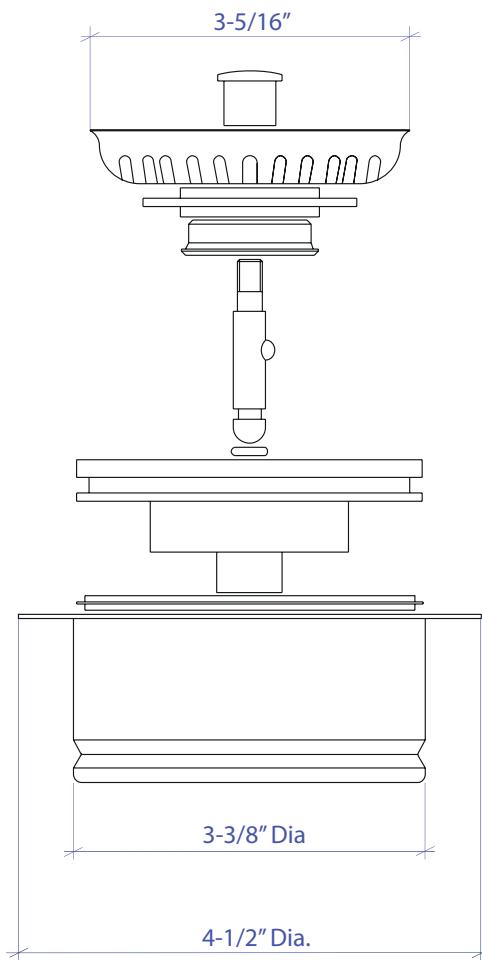

DISPOSAL COLLAR MDC-102SB

- FEATURES**
 Stainless Steel Construction
 Removable Stopper
 Removable Basket Strainer
- TECHNICAL INFORMATION**
 Intended for sink installation with 3-1/2" outlet
- FINISHES**
 Satin Brushed stainless steel