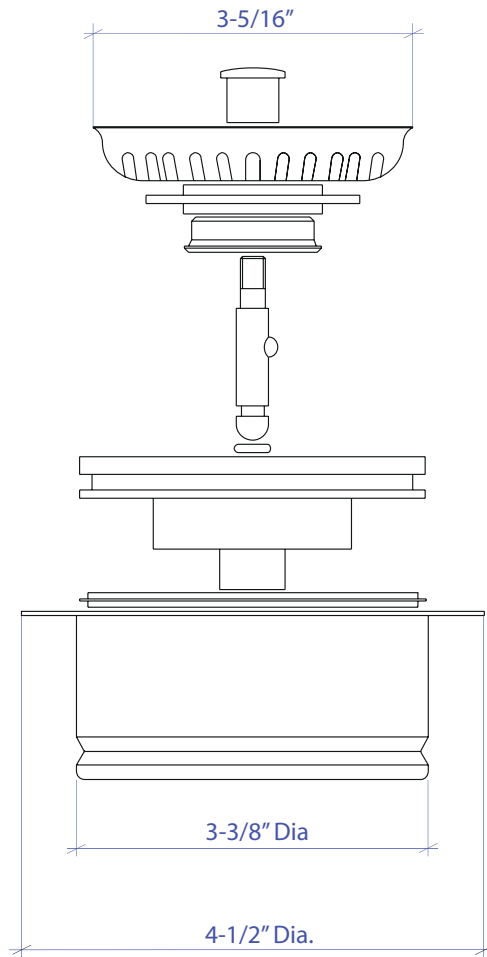

# DISPOSAL COLLAR MDC-102RGSB

- FEATURES**  
 Stainless Steel Construction  
 Removable Stopper  
 Removable Basket Strainer
- TECHNICAL INFORMATION**  
 Intended for sink installation with 3-1/2" outlet
- FINISHES**  
 Rose Gold PVD Satin Brushed stainless steel