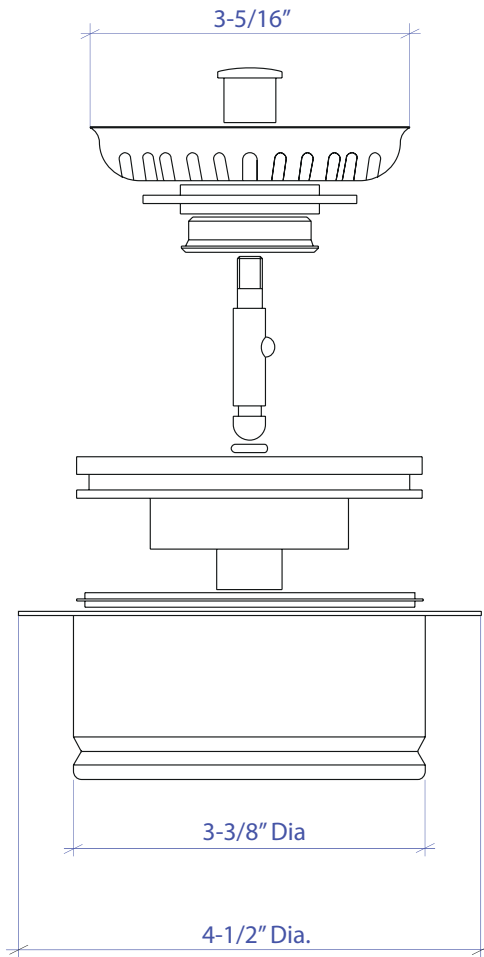

DISPOSAL COLLAR MDC-102GPSB

- FEATURES**
 Stainless Steel Construction
 Removable Stopper
 Removable Basket Strainer
- TECHNICAL INFORMATION**
 Intended for sink installation with 3-1/2" outlet
- FINISHES**
 Graphite PVD Satin Brushed stainless steel