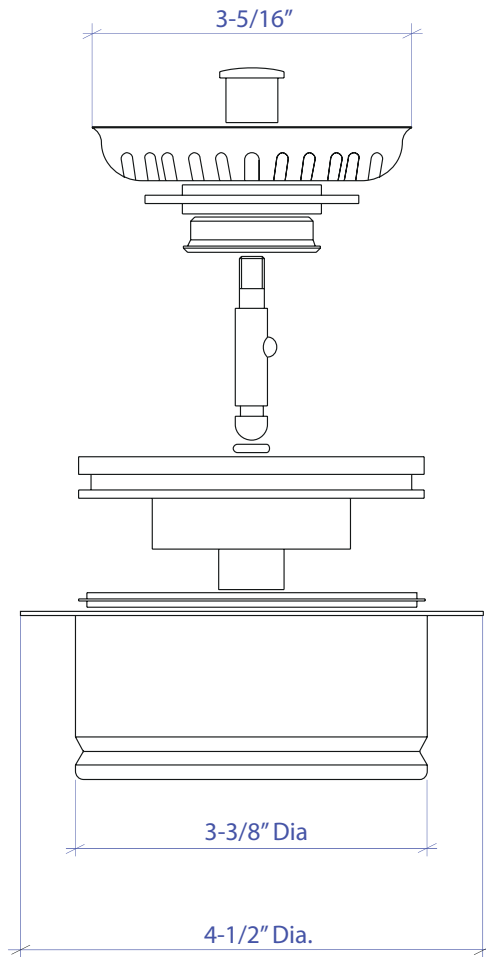

DISPOSAL COLLAR MDC-102GDSB

- FEATURES**
 Stainless Steel Construction
 Removable Stopper
 Removable Basket Strainer
- TECHNICAL INFORMATION**
 Intended for sink installation with 3-1/2" outlet
- FINISHES**
 Gold PVD Satin Brushed stainless steel