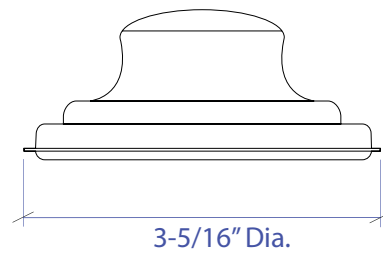

DISPOSAL COLLAR MDC-101SB

- FEATURES**
 Stainless Steel Construction
 Removable Stopper
- TECHNICAL INFORMATION**
 Intended for sink installation with 3-1/2" outlet
- FINISHES**
 Satin Brushed stainless steel

3-3/8" Dia.

PROJECT INFORMATION			
Project			
Date	/ /	QTY	
Specifier			
Contact			
Note			