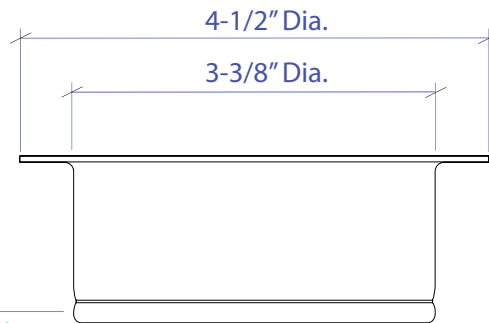

DISPOSAL COLLAR MDC-101SB

- FEATURES**
 Stainless Steel Construction
 Removable Stopper
- TECHNICAL INFORMATION**
 Intended for sink installation with 3-1/2" outlet
- FINISHES**
 Satin Brushed stainless steel

3-3/8" Dia.

PROJECT INFORMATION			
Project			
Date	/ /	QTY	
Specifier			
Contact			
Note			